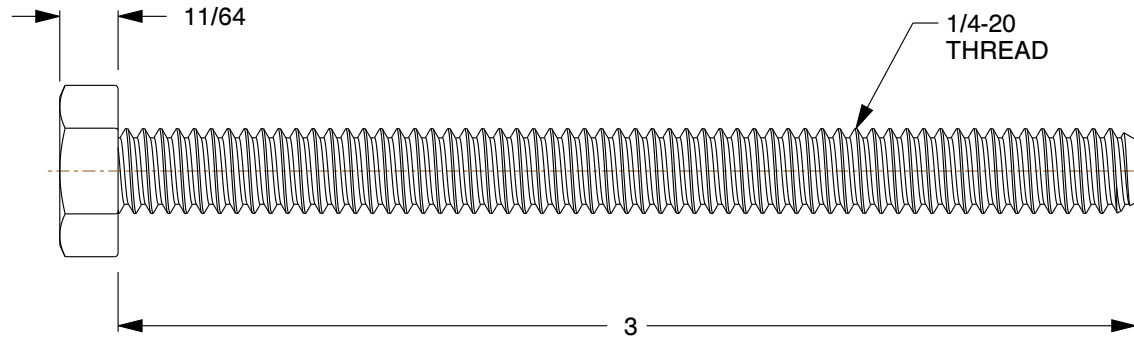

0.438

COMPONENT		Hex Head Cap Screw	
G2517956		UNIT	
		INCH	
Grade 5, 1/4"-20 Hex Head Cap Screw, Zinc Plated Steel, 3 in L, 50 PK		SHEET	
		1 of 1	

Zoro Tools, Inc.
500 W Madison St, Chicago, IL 60661, USA
Ph: (855) 289-9676