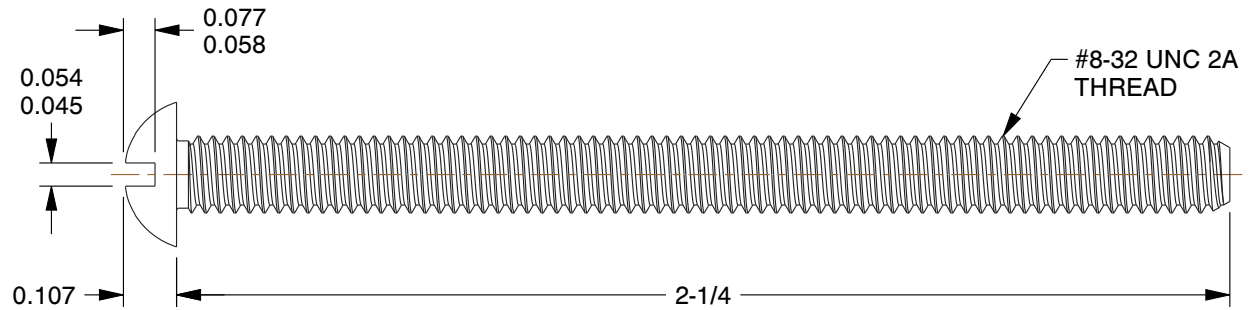

#2
COMBINATION OF
SLOTTED/PHILLIPS

COMPONENT		Machine Screw	
G2845272		UNIT	INCH
		SHEET	1 of 1
#8-32 x 2 1/4 in Combination Slotted/Phillips Round Machine Screw, Zinc Plated 100 PK			

Zoro Tools, Inc.
500 W Madison St, Chicago, IL 60661, USA
Ph: (855) 289-9676