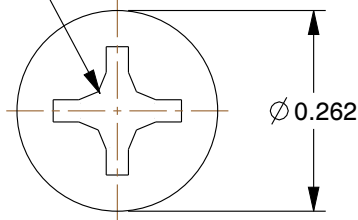

#2 PHILLIPS
DRIVE

COMPONENT		Deck Screw	
G4205311		UNIT	
		INCH	
Deck Screw, Size #6, 1 1/4 in L, Steel, Galvanized, Flat, Phillips, 100 PK		SHEET	
		1 of 1	

Zoro Tools, Inc.
500 W Madison St, Chicago, IL 60661, USA
Ph: (855) 289-9676