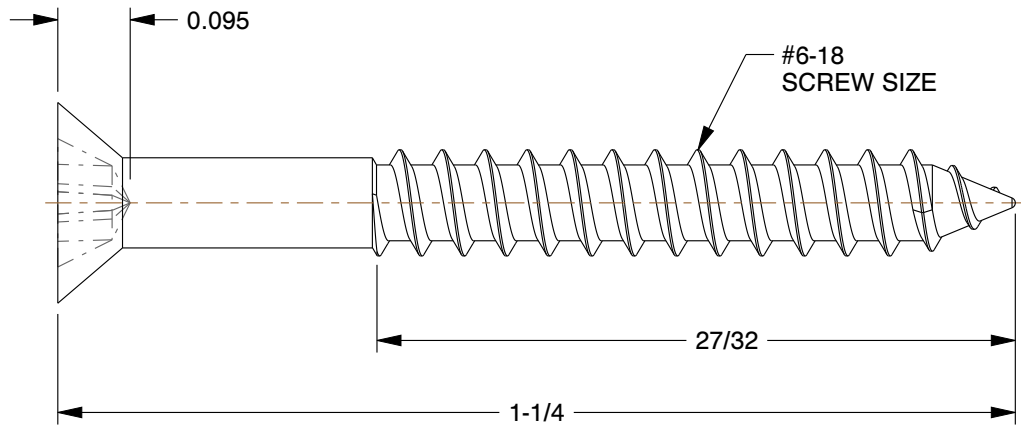

#2 PHILLIPS
DRIVE

COMPONENT		Deck Screw	
G4205311		UNIT	
		INCH	
Deck Screw, Size #6, 1 1/4 in L, Steel, Galvanized, Flat, Phillips, 100 PK		SHEET	
		1 of 1	

Zoro Tools, Inc.
500 W Madison St, Chicago, IL 60661, USA
Ph: (855) 289-9676