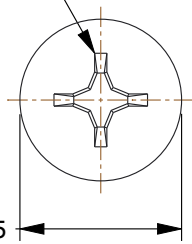

#3 PHILLIPS
DRIVE

Ø 0.475

COMPONENT		Self Drilling Screw	
G4990027		UNIT	
		INCH	
Self Drilling Screw, 1/4"-20 Size, 3 in L, Steel, Gray Spex, Flat, Phillips, 100 PK		SHEET	
		1 of 1	

Zoro Tools, Inc.
500 W Madison St, Chicago, IL 60661, USA
Ph: (855) 289-9676