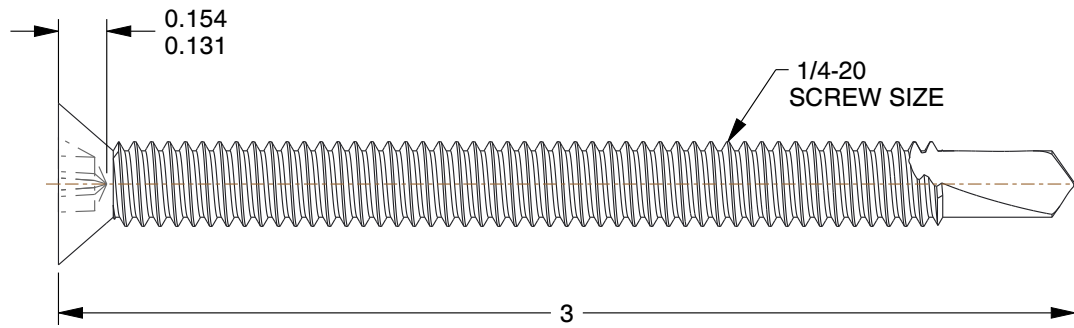

#3 PHILLIPS
DRIVE

Ø 0.475

COMPONENT		Self Drilling Screw	
G4990027		UNIT	
		INCH	
Self Drilling Screw, 1/4"-20 Size, 3 in L, Steel, Gray Spex, Flat, Phillips, 100 PK		SHEET	
		1 of 1	

Zoro Tools, Inc.
500 W Madison St, Chicago, IL 60661, USA
Ph: (855) 289-9676