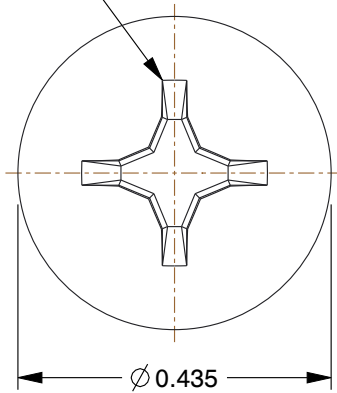

#3 PHILLIPS  
DRIVE

<b>COMPONENT</b>		Self Drilling Screw	
<b>G4990727</b>		<b>UNIT</b>	
		INCH	
Self Drilling Screw, #12-14 Size, 1 in L, Steel, Gray Spex, Pan, Combination Phillips/Square, 500 PK		<b>SHEET</b>	
		1 of 1	