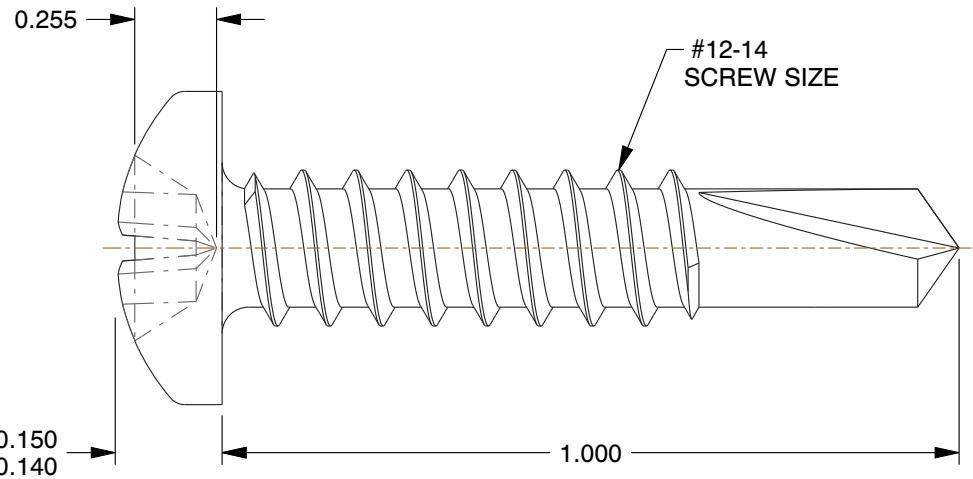

#3 PHILLIPS  
DRIVE

<b>COMPONENT</b>		Self Drilling Screw	
<b>G4990727</b>		<b>UNIT</b>	
		INCH	
Self Drilling Screw, #12-14 Size, 1 in L, Steel, Gray Spex, Pan, Combination Phillips/Square, 500 PK		<b>SHEET</b>	
		1 of 1	