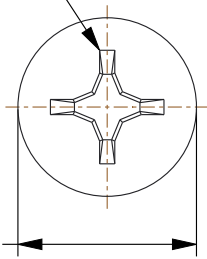

#3 PHILLIPS
DRIVE

Ø 0.563

0.139
0.116

#12-24
SCREW SIZE

2-1/4

COMPONENT		Self Drilling Screw	
G4990867		UNIT	
		INCH	
Self Drilling Screw, #12-24 Size, 2 1/4 in L, Steel, Gray Spex, Flat, Phillips, 250 PK		SHEET	
		1 of 1	