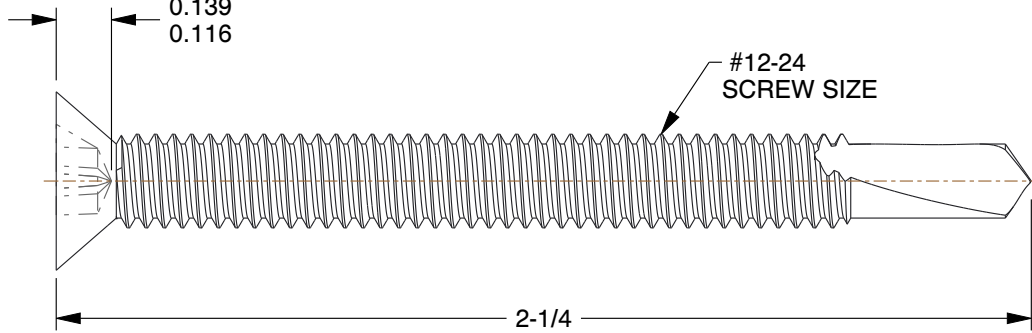

#3 PHILLIPS
DRIVE

Ø 0.563

0.139
0.116

#12-24
SCREW SIZE

2-1/4

COMPONENT		Self Drilling Screw	
G4990867		UNIT	
		INCH	
Self Drilling Screw, #12-24 Size, 2 1/4 in L, Steel, Gray Spex, Flat, Phillips, 250 PK		SHEET	
		1 of 1	