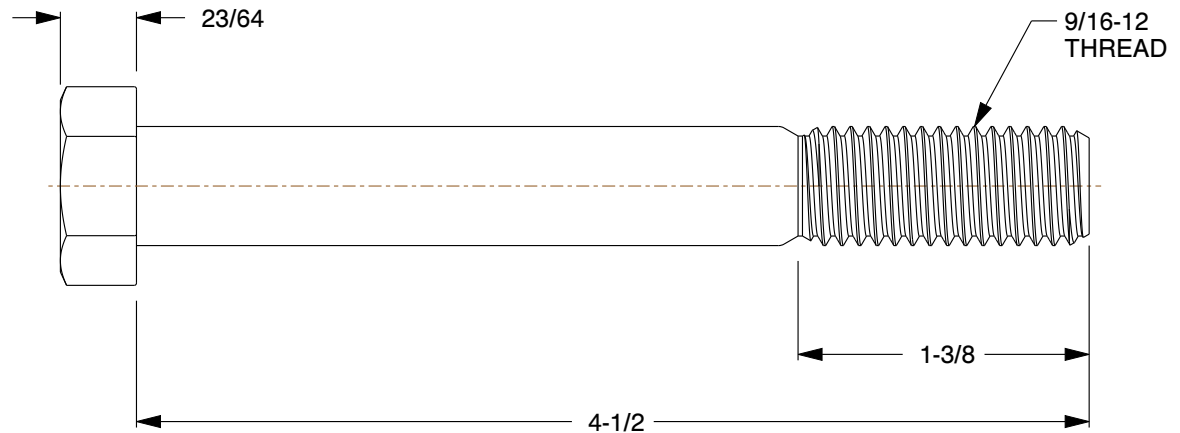

0.813

<b>COMPONENT</b>		Hex Head Cap Screw	
<b>G5330376</b>		<b>UNIT</b>	
		INCH	
Grade 8, 9/16"-12 Hex Head Cap Screw, Yellow Zinc Plated Steel, 4 1/2 in L, 5 PK		<b>SHEET</b>	
		1 of 1	

  
 Zoro Tools, Inc.  
 500 W Madison St, Chicago, IL 60661, USA  
 Ph: (855) 289-9676