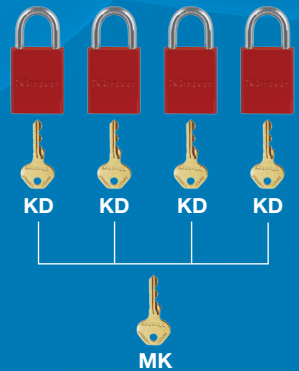

S-Series Extreme Environment Padlock Covers & Photo ID Labels also available

6835-5700

Master Lock Safety Padlocks have been UL Environment verified for recycled content; including the S-series padlocks, containing at least 62% recycled content

ULTIMATE KEY
INTEGRITY

- Complies with "One Lock, One Key per Employee" mantra
- Complimentary LifeGuard® key record keeping ensures keys aren't duplicated within a facility

Keyed Alike

Keyed Different

Master Keyed