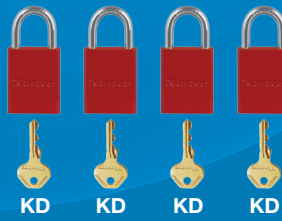

VALIDATED

• MASTER LOCK 1100 SERIES:
A1105, A1106, A1107, A1165,
A1166, A1167, S1105, S1106,
S1107 CONTAIN A MINIMUM
OF 65% RECYCLED CONTENT
UL.COM/ECV

**Master
Lock.**

**AMERICAN
LOCK®**

PADLOCK
FEATURE
COMPARISON

SERIES	S6835			S1100		
Brand	Master Lock			American Lock		
Shackle Height	S6835 1"	S6835LF 1.5"	S6835LT 3"	S1105 1"	S1106 1.5"	S1107 3"
Shackle Width	1/4"					
Shackle Material	Chrome Plated Boron Alloy					
Keying System	W401/W417 Exclusive Safety keyway					
Key Changes	+40,000					
Key Retaining	Yes					
Keying Options	KA, KD, MK					
# Keys	1 (Additional keys available as option)					
Weather Covers	Optional					
Photo ID Labels	Optional					
Replacement Cylinder	Yes					
Color Options	6			9		

S-Series Extreme Environment Padlock Covers & Photo ID Labels also available

6835-5700

Master Lock Safety Padlocks have been UL Environment verified for recycled content; including the S-series padlocks, containing at least 62% recycled content

ULTIMATE KEY
INTEGRITY

- Complies with "One Lock, One Key per Employee" mantra
- Complimentary LifeGuard® key record keeping ensures keys aren't duplicated within a facility

Keyed Alike

Keyed Different

Master Keyed