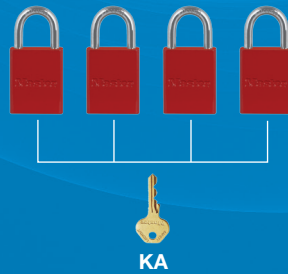

VALIDATED

• MASTER LOCK 1100 SERIES:
A1105, A1106, A1107, A1165,
A1166, A1167, S1105, S1106,
S1107 CONTAIN A MINIMUM
OF 65% RECYCLED CONTENT
UL.COM/ECV

**Master
Lock.**

**AMERICAN
LOCK®**

PADLOCK
FEATURE
COMPARISON

SERIES	S6835			S1100		
Brand	Master Lock			American Lock		
Shackle Height	S6835 1"	S6835LF 1.5"	S6835LT 3"	S1105 1"	S1106 1.5"	S1107 3"
Shackle Width	1/4"					
Shackle Material	Chrome Plated Boron Alloy					
Keying System	W401/W417 Exclusive Safety keyway					
Key Changes	+40,000					
Key Retaining	Yes					
Keying Options	KA, KD, MK					
# Keys	1 (Additional keys available as option)					
Weather Covers	Optional					
Photo ID Labels	Optional					
Replacement Cylinder	Yes					
Color Options	6			9		

S-Series Extreme Environment Padlock Covers & Photo ID Labels also available

6835-5700

Master Lock Safety Padlocks have been UL Environment verified for recycled content; including the S-series padlocks, containing at least 62% recycled content

ULTIMATE KEY
INTEGRITY

- Complies with "One Lock, One Key per Employee" mantra
- Complimentary LifeGuard® key record keeping ensures keys aren't duplicated within a facility

Keyed Alike

Keyed Different

Master Keyed