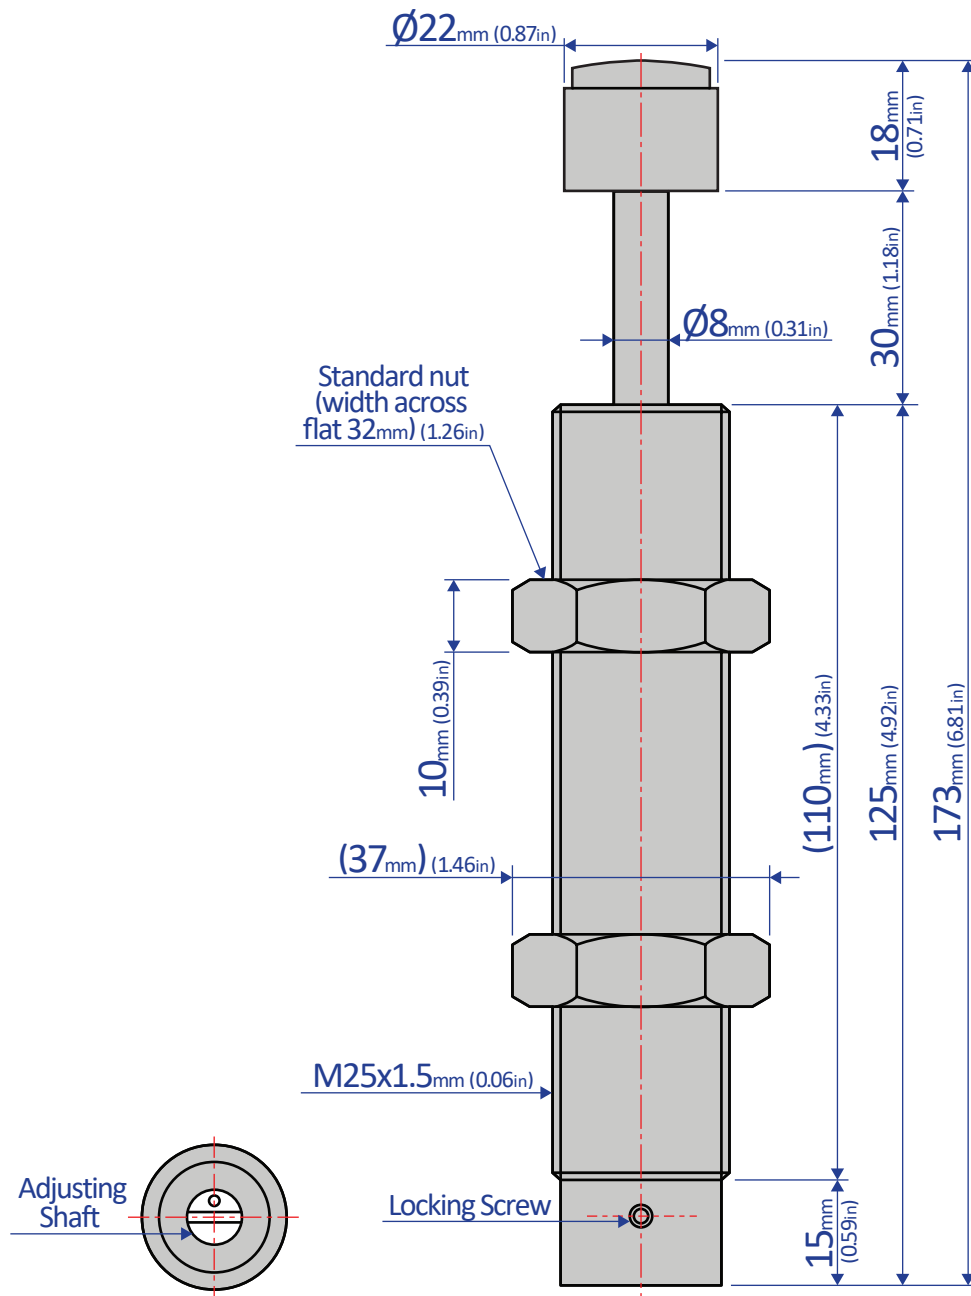

FA-2530GD-C

SHOCK ABSORBER - ADJUSTABLE

Bansbach
easylift[®]

50 West Drive • Melbourne, Florida 32904
(321) 253-1999 • www.easylift.com • www.damper.net