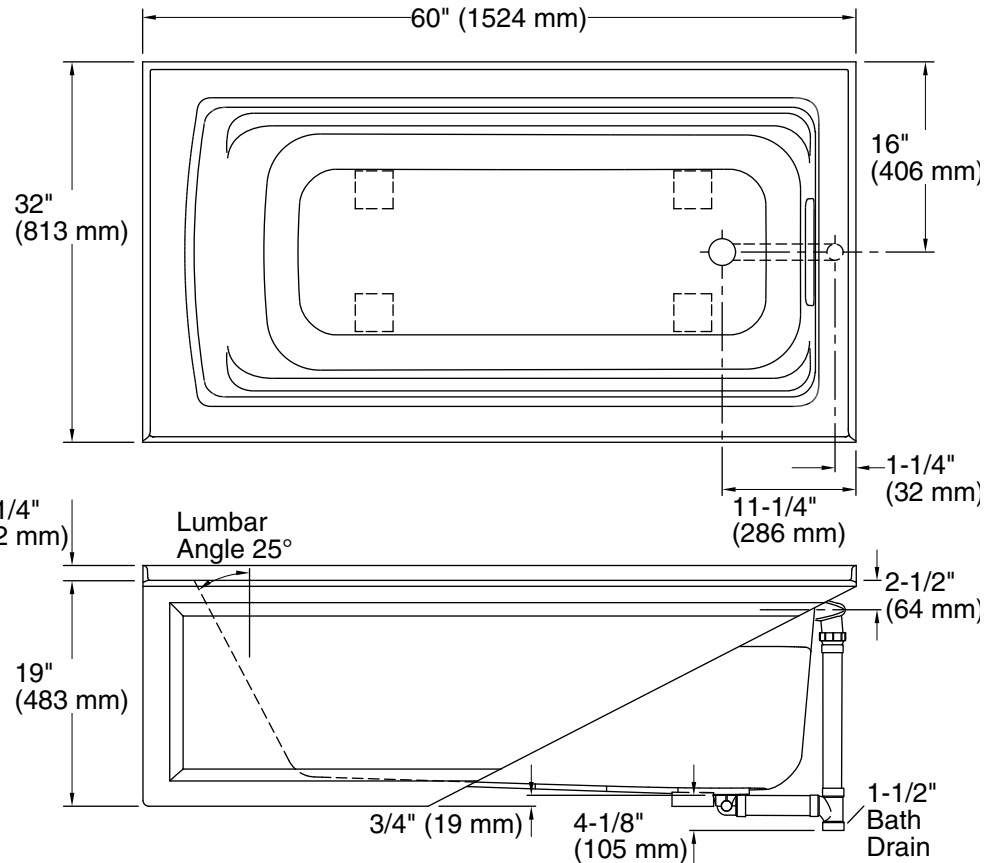

### Technical Information

All product dimensions are nominal.

Installation:	Three-wall alcove
Drain location:	Right
Basin area, bottom:	45-1/8" x 19-11/16" (1146 mm x 500 mm)
Basin area, top:	52-3/4" x 25-5/16" (1340 mm x 643 mm)
Weight:	80 lbs (36.3 kg)
Minimum floor load:	45 lbs/ft <sup>2</sup> (219.7 kg/m <sup>2</sup> )
Water depth:	15" (381 mm)
Water capacity:	58 gal (219.6 L)
Minimum flat for door:	2-3/16" (56 mm)