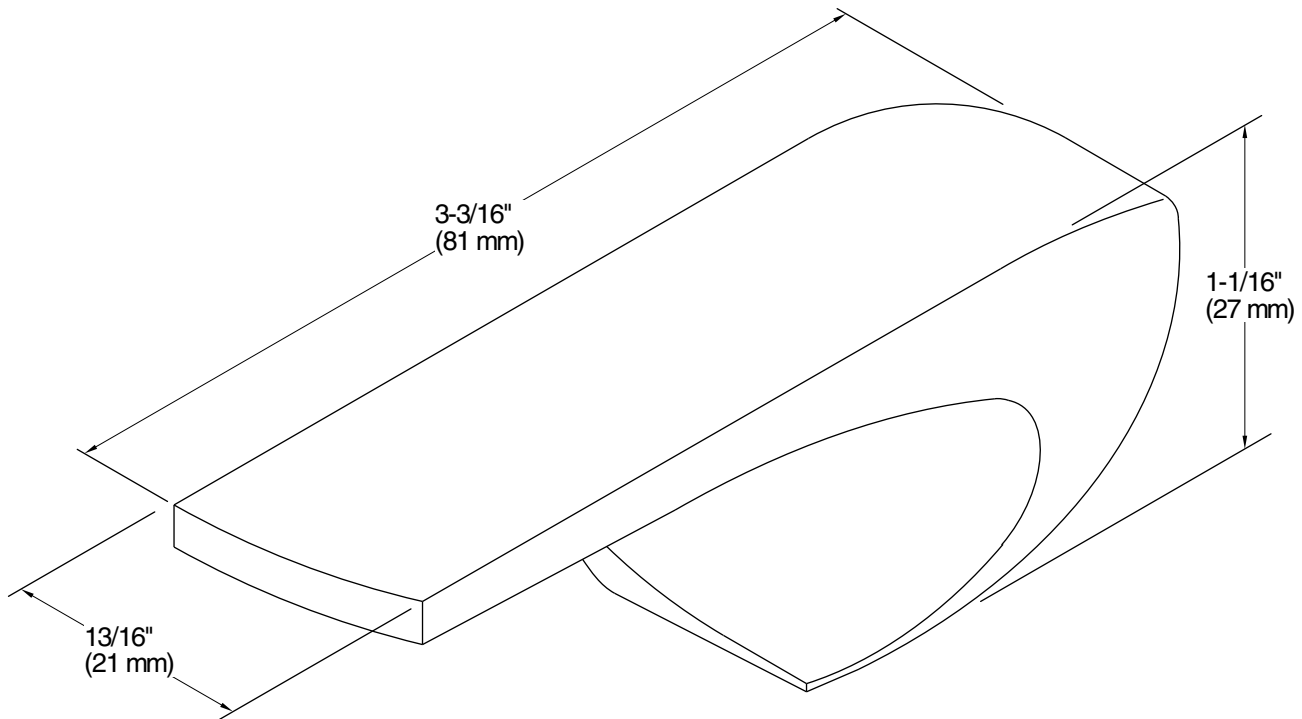

Technical Information

All product dimensions are nominal.

Material: Brass

Notes

ADA, OBC, CSA B651 compliant when installed to the specific requirements of these regulations.