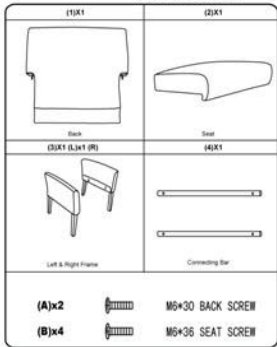

Please unscrew all hardware from cushion before assembly.

Por favor de destornillar todos los tornillos del cojín antes de ensamblar la silla.

MODEL : B619 B629

Insert and loosely tighten all screws. When assembly is completed, fully tighten all screws before using. This chair is only intended for sitting. Any other use will void the warranty.