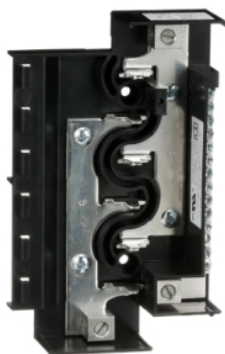

HOM612L125ICU

Load center interior, Homeline, 1 phase, 6 spaces, 12 circuits, 125A convertible main lugs, NEMA1, special

Main

Product Type	Load Center Interior Assembly
Marketing Trade Name	Homeline
Load Center Type	Main lugs
Rated Current	125 A
Number of Spaces	6
Maximum Number of Single Pole Circuits	12
Voltage Rating	120/240 V AC

Complementary

Wire Size	AWG 8...AWG 2/0 aluminium/copper
Tightening Torque	4.5 N.m, AWG 8 5 N.m, AWG 6...AWG 4 5.6 N.m, AWG 3...AWG 2

Environment

Ambient Air Temperature for Operation	23 °F (-5 °C) 104 °F (40 °C)
Product Certifications	UL Recognized