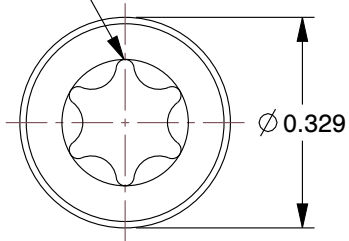

T25
DRIVE SIZE

COMPONENT		Deck Screw	
G000932773		UNIT	
		INCH	
Deck Screw, #9 x 1-1/2 in, Steel, Flat Head, Torx Drive, 5200 PK		SHEET	
		1 of 1	

Zoro Tools, Inc.
500 W Madison St, Chicago, IL 60661, USA
Ph: (855) 289-9676