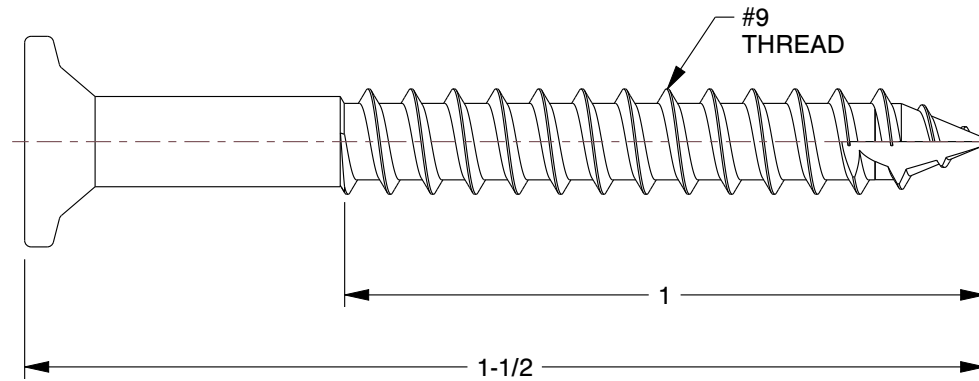

T25
DRIVE SIZE

COMPONENT		Deck Screw	
G000932773		UNIT	
		INCH	
Deck Screw, #9 x 1-1/2 in, Steel, Flat Head, Torx Drive, 5200 PK		SHEET	
		1 of 1	

Zoro Tools, Inc.
500 W Madison St, Chicago, IL 60661, USA
Ph: (855) 289-9676