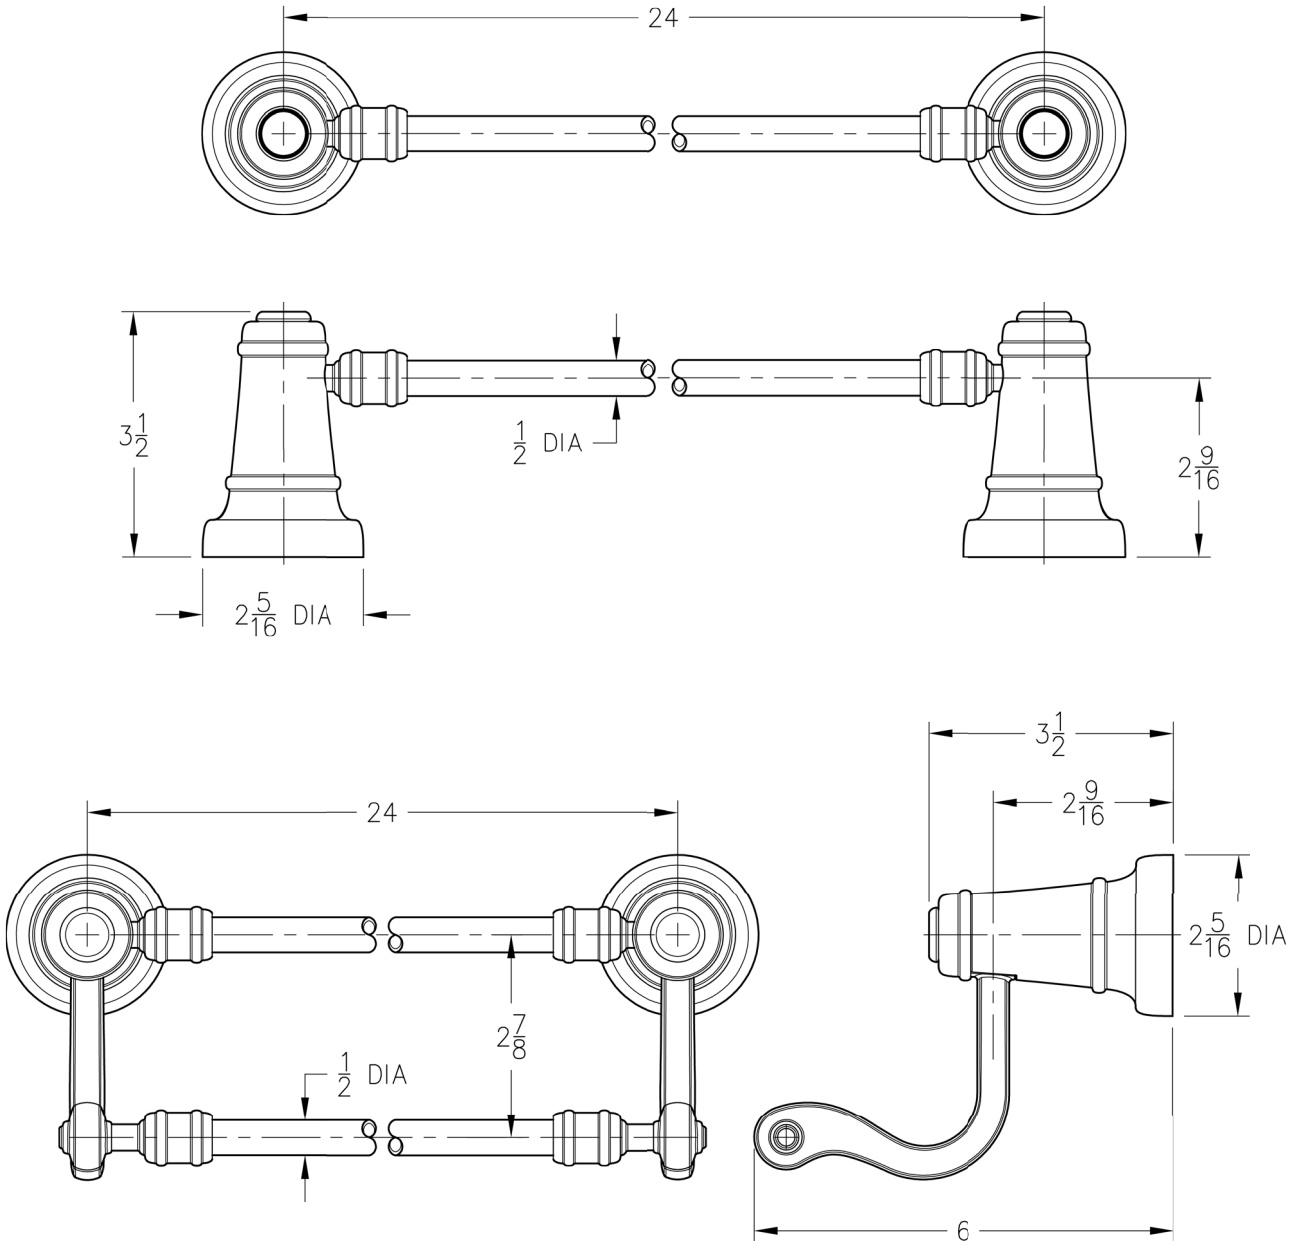

INSTALLATION DIMENSIONS

MatchMakers®

ASHFIELD  
COLLECTION

Accessory

Dimensions are in Inches

1-800-PFAUCET [www.pricepfister.com](http://www.pricepfister.com)  
19701 DaVinci, Lake Forest, CA 92610  
11/17/05