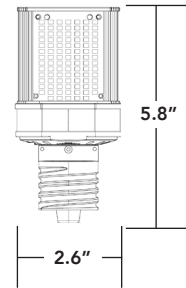

SHOE BOX & WALL PACK RETROFITS G4 HORIZONTAL MOUNTING

ORDERING GUIDE