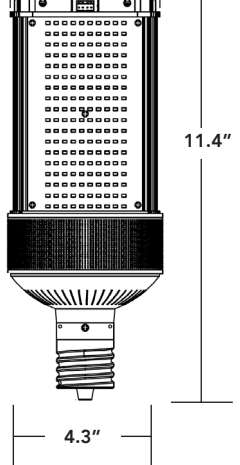

LED-8086E
LED-8087E

LED-8087M

LED-8088E

LED-8088M

LED-8089M-G5

LED-8090M
LED-8090-OCC

ORDERING GUIDE

PART #	UPC	REPLACES	WATTAGE	LUMENS	CCT (K)	BASE	DLC CODE
LED-8086E30-G4	844006047191	UP TO 70W HID	20W	2800	3000K	E26	N/A
LED-8086E40-G4	844006047214	UP TO 70W HID	20W	2800	4000K	E26	N/A
LED-8086E50-G4	844006047238	UP TO 70W HID	20W	2880	5000K	E26	N/A
LED-8087E30-G4	844006084257	UP TO 100W HID	30W	3534	3000K	E26	N/A
LED-8087E40-G4	844006084264	UP TO 100W HID	30W	4260	4000K	E26	N/A
LED-8087E50-G4	844006084288	UP TO 100W HID	30W	4255	5000K	E26	N/A
LED-8087M30-G4	844006084301	UP TO 100W HID	30W	3534	3000K	EX39	N/A
LED-8087M40-G4	844006084318	UP TO 100W HID	30W	4260	4000K	EX39	PDOT0PWM
LED-8087M50-G4	844006084332	UP TO 100W HID	30W	4255	5000K	EX39	PVFMGJKF
LED-8088E30-G4	844006083380	UP TO 175W HID	50W	6915	3000K	E26	N/A
LED-8088E40-G4	844006083403	UP TO 175W HID	50W	6460	4000K	E26	N/A
LED-8088E50-G4	844006083427	UP TO 175W HID	50W	7250	5000K	E26	N/A
LED-8088M30-G4	844006083434	UP TO 175W HID	50W	6915	3000K	EX39	PQUKT9XB
LED-8088M40-G4	844006083458	UP TO 175W HID	50W	6460	4000K	EX39	P49GKR40
LED-8088M50-G4	844006083472	UP TO 175W HID	50W	7250	5000K	EX39	PGIUKDDZ
LED-8089M30-G5	844006047030	UP TO 250W HID	80W	10670	3000K	EX39	N/A
LED-8089M40-G5	844006047054	UP TO 250W HID	80W	10760	4000K	EX39	PNHMQG8W
LED-8089M50-G5	844006047078	UP TO 250W HID	80W	10850	5000K	EX39	PS8LZWFD
LED-8090M30-G4	844006083533	UP TO 400W HID	110W	15745	3000K	EX39	P4AIACGH
LED-8090M40-G4	844006083557	UP TO 400W HID	110W	15430	4000K	EX39	P2TFMJ5G
LED-8090M50-G4	844006083571	UP TO 400W HID	110W	14570	5000K	EX39	PDLI2RJC
LED-8090M40-G4-T3	844006083892	UP TO 400W HID	110W	12630	5000K	EX39	PSPXBHZ5
LED-8090M40-G4-T4	844006083908	UP TO 400W HID	110W	12165	5000K	EX39	PA18YDOM
LED-8090M50-G4-T3	844006083915	UP TO 400W HID	110W	12840	5000K	EX39	PZFM9H41
LED-8090M50-G4-T4	844006083922	UP TO 400W HID	110W	12780	5000K	EX39	PDO0ZLSD
LED-8090M30-G4-OCC	844006051099	UP TO 400W HID	110W	15745	3000K	EX39	PBRQCBOX
LED-8090M40-G4-OCC	844006047092	UP TO 400W HID	110W	15430	4000K	EX39	PGR3PSL4
LED-8090M50-G4-OCC	844006047108	UP TO 400W HID	110W	14570	5000K	EX39	PHW4B08P
LED-8090M30-G4-HV	844006055455	UP TO 400W HID	110W	14620	3000K	EX39	N/A
LED-8090M40-G4-HV	844006055462	UP TO 400W HID	110W	15180	4000K	EX39	N/A
LED-8090M50-G4-HV	844006055479	UP TO 400W HID	110W	15390	5000K	EX39	N/A