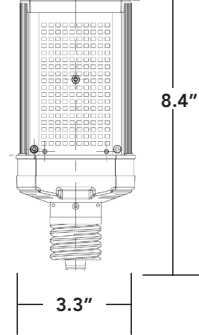

LED-8086E
LED-8087E

LED-8087M

LED-8088E

LED-8088M

LED-8089M-G5

LED-8090M
LED-8090-OCC

ORDERING GUIDE

PART #	UPC	REPLACES	WATTAGE	LUMENS	CCT (K)	BASE	DLC CODE
LED-8086E30-G4	844006047191	UP TO 70W HID	20W	2800	3000K	E26	N/A
LED-8086E40-G4	844006047214	UP TO 70W HID	20W	2800	4000K	E26	N/A
LED-8086E50-G4	844006047238	UP TO 70W HID	20W	2880	5000K	E26	N/A
LED-8087E30-G4	844006084257	UP TO 100W HID	30W	3534	3000K	E26	N/A
LED-8087E40-G4	844006084264	UP TO 100W HID	30W	4260	4000K	E26	N/A
LED-8087E50-G4	844006084288	UP TO 100W HID	30W	4255	5000K	E26	N/A
LED-8087M30-G4	844006084301	UP TO 100W HID	30W	3534	3000K	EX39	N/A
LED-8087M40-G4	844006084318	UP TO 100W HID	30W	4260	4000K	EX39	PDOT0PWM
LED-8087M50-G4	844006084332	UP TO 100W HID	30W	4255	5000K	EX39	PVFMGJKF
LED-8088E30-G4	844006083380	UP TO 175W HID	50W	6915	3000K	E26	N/A
LED-8088E40-G4	844006083403	UP TO 175W HID	50W	6460	4000K	E26	N/A
LED-8088E50-G4	844006083427	UP TO 175W HID	50W	7250	5000K	E26	N/A
LED-8088M30-G4	844006083434	UP TO 175W HID	50W	6915	3000K	EX39	PQUKT9XB
LED-8088M40-G4	844006083458	UP TO 175W HID	50W	6460	4000K	EX39	P49GKR40
LED-8088M50-G4	844006083472	UP TO 175W HID	50W	7250	5000K	EX39	PGIUKDDZ
LED-8089M30-G5	844006047030	UP TO 250W HID	80W	10670	3000K	EX39	N/A
LED-8089M40-G5	844006047054	UP TO 250W HID	80W	10760	4000K	EX39	PNHMQG8W
LED-8089M50-G5	844006047078	UP TO 250W HID	80W	10850	5000K	EX39	PS8LZWFD
LED-8090M30-G4	844006083533	UP TO 400W HID	110W	15745	3000K	EX39	P4AIACGH
LED-8090M40-G4	844006083557	UP TO 400W HID	110W	15430	4000K	EX39	P2TFMJ5G
LED-8090M50-G4	844006083571	UP TO 400W HID	110W	14570	5000K	EX39	PDLI2RJC
LED-8090M40-G4-T3	844006083892	UP TO 400W HID	110W	12630	5000K	EX39	PSPXBHZ5
LED-8090M40-G4-T4	844006083908	UP TO 400W HID	110W	12165	5000K	EX39	PA18YDOM
LED-8090M50-G4-T3	844006083915	UP TO 400W HID	110W	12840	5000K	EX39	PZFM9H41
LED-8090M50-G4-T4	844006083922	UP TO 400W HID	110W	12780	5000K	EX39	PDO0ZLSD
LED-8090M30-G4-OCC	844006051099	UP TO 400W HID	110W	15745	3000K	EX39	PBRQCBOX
LED-8090M40-G4-OCC	844006047092	UP TO 400W HID	110W	15430	4000K	EX39	PGR3PSL4
LED-8090M50-G4-OCC	844006047108	UP TO 400W HID	110W	14570	5000K	EX39	PHW4B08P
LED-8090M30-G4-HV	844006055455	UP TO 400W HID	110W	14620	3000K	EX39	N/A
LED-8090M40-G4-HV	844006055462	UP TO 400W HID	110W	15180	4000K	EX39	N/A
LED-8090M50-G4-HV	844006055479	UP TO 400W HID	110W	15390	5000K	EX39	N/A