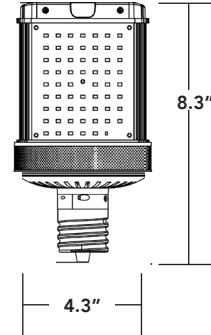

LED-8086E
LED-8087E

LED-8087M

LED-8088E

LED-8088M

LED-8089M-G5

LED-8090M
LED-8090-OCC

ORDERING GUIDE

PART #	UPC	REPLACES	WATTAGE	LUMENS	CCT (K)	BASE	DLC CODE
LED-8086E30-G4	844006047191	UP TO 70W HID	20W	2800	3000K	E26	N/A
LED-8086E40-G4	844006047214	UP TO 70W HID	20W	2800	4000K	E26	N/A
LED-8086E50-G4	844006047238	UP TO 70W HID	20W	2880	5000K	E26	N/A
LED-8087E30-G4	844006084257	UP TO 100W HID	30W	3534	3000K	E26	N/A
LED-8087E40-G4	844006084264	UP TO 100W HID	30W	4260	4000K	E26	N/A
LED-8087E50-G4	844006084288	UP TO 100W HID	30W	4255	5000K	E26	N/A
LED-8087M30-G4	844006084301	UP TO 100W HID	30W	3534	3000K	EX39	N/A
LED-8087M40-G4	844006084318	UP TO 100W HID	30W	4260	4000K	EX39	PDOT0PWM
LED-8087M50-G4	844006084332	UP TO 100W HID	30W	4255	5000K	EX39	PVFMGJKF
LED-8088E30-G4	844006083380	UP TO 175W HID	50W	6915	3000K	E26	N/A
LED-8088E40-G4	844006083403	UP TO 175W HID	50W	6460	4000K	E26	N/A
LED-8088E50-G4	844006083427	UP TO 175W HID	50W	7250	5000K	E26	N/A
LED-8088M30-G4	844006083434	UP TO 175W HID	50W	6915	3000K	EX39	PQUKT9XB
LED-8088M40-G4	844006083458	UP TO 175W HID	50W	6460	4000K	EX39	P49GKR40
LED-8088M50-G4	844006083472	UP TO 175W HID	50W	7250	5000K	EX39	PGIUKDDZ
LED-8089M30-G5	844006047030	UP TO 250W HID	80W	10670	3000K	EX39	N/A
LED-8089M40-G5	844006047054	UP TO 250W HID	80W	10760	4000K	EX39	PNHMQG8W
LED-8089M50-G5	844006047078	UP TO 250W HID	80W	10850	5000K	EX39	PS8LZWFD
LED-8090M30-G4	844006083533	UP TO 400W HID	110W	15745	3000K	EX39	P4AIACGH
LED-8090M40-G4	844006083557	UP TO 400W HID	110W	15430	4000K	EX39	P2TFMJ5G
LED-8090M50-G4	844006083571	UP TO 400W HID	110W	14570	5000K	EX39	PDLI2RJC
LED-8090M40-G4-T3	844006083892	UP TO 400W HID	110W	12630	5000K	EX39	PSPXBHZ5
LED-8090M40-G4-T4	844006083908	UP TO 400W HID	110W	12165	5000K	EX39	PA18YDOM
LED-8090M50-G4-T3	844006083915	UP TO 400W HID	110W	12840	5000K	EX39	PZFM9H41
LED-8090M50-G4-T4	844006083922	UP TO 400W HID	110W	12780	5000K	EX39	PDO0ZLSD
LED-8090M30-G4-OCC	844006051099	UP TO 400W HID	110W	15745	3000K	EX39	PBRQCBOX
LED-8090M40-G4-OCC	844006047092	UP TO 400W HID	110W	15430	4000K	EX39	PGR3PSL4
LED-8090M50-G4-OCC	844006047108	UP TO 400W HID	110W	14570	5000K	EX39	PHW4B08P
LED-8090M30-G4-HV	844006055455	UP TO 400W HID	110W	14620	3000K	EX39	N/A
LED-8090M40-G4-HV	844006055462	UP TO 400W HID	110W	15180	4000K	EX39	N/A
LED-8090M50-G4-HV	844006055479	UP TO 400W HID	110W	15390	5000K	EX39	N/A