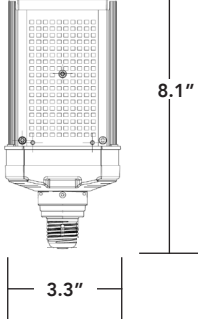

SHOE BOX & WALL PACK RETROFITS G4 HORIZONTAL MOUNTING

ORDERING GUIDE