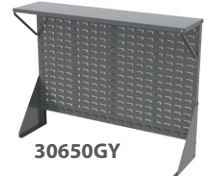

Low Profile Louvered Floor Rack

Innovative solution for limited spaces!

- Convenience and strength of a louvered panel and the utility of a low profile rack
- Use in spaces where other racks cannot fit

UP TO
1250
LBS.

Go Mobile!

30606DOLLYGY for 30606GY and 30607GY
Dolly: 53"L x 27.5" W x 5 7/8" H

30650GY

30606GY

30656GY

30607GY

- Work height shelf provides additional flexibility
- Heavy-duty 16-gauge, cold-rolled steel for strength and durability
- Capacity - Louvered rack per side: 500 lbs.; Top shelf: 250 lbs.
- The rack can be secured to a wall or floor

Low Profile Floor Rack – Single-Sided		Rack Dimensions (In.)				Bin Dimensions (In.)				
Model No.	Description	W	H	D	Bin Model No.	L	W	H	Bin Qty.	Colors
30650GY	Low Profile Floor Rack	52 1/2	40	13 1/2	–	–	–	–	–	–
30650GY240	Low Profile Floor Rack	52 1/2	40	13 1/2	30240	14 1/4	8 1/4	7	24	B, R, Y, SC
30650GY250	Low Profile Floor Rack	52 1/2	40	13 1/2	30250	14 1/4	16 1/2	7	12	B, R, Y, SC
30650GYASST	Low Profile Floor Rack	52 1/2	40	13 1/2	30240 / 30250	See Above			12/6	B, R, Y, SC
30656GY	Low Profile Floor Rack no Shelf	52 1/2	39 1/2	13 1/2	–	–	–	–	–	B, R, Y, SC
30656GY240	Low Profile Floor Rack no Shelf	52 1/2	39 1/2	13 1/2	30240	14 1/4	8 1/4	7	24	B, R, Y, SC
30656GY250	Low Profile Floor Rack no Shelf	52 1/2	39 1/2	13 1/2	30250	14 1/4	16 1/2	7	12	B, R, Y, SC
30656GYASST	Low Profile Floor Rack no Shelf	52 1/2	39 1/2	13 1/2	30240 / 30250	See Above			12/6	B, R, Y, SC