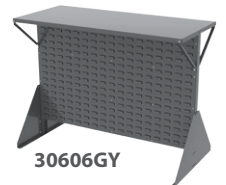

Low Profile Louvered Floor Rack

Innovative solution for limited spaces!

- Convenience and strength of a louvered panel and the utility of a low profile rack
- Use in spaces where other racks cannot fit

UP TO
1250
LBS.

Go Mobile!

30606DOLLYGY for 30606GY and 30607GY
Dolly: 53"L x 27.5" W x 5 7/8" H

30650GY

30606GY

30656GY

30607GY

- Work height shelf provides additional flexibility
- Heavy-duty 16-gauge, cold-rolled steel for strength and durability
- Capacity - Louvered rack per side: 500 lbs.; Top shelf: 250 lbs.
- The rack can be secured to a wall or floor

Low Profile Floor Rack – Single-Sided		Rack Dimensions (In.)				Bin Dimensions (In.)				
Model No.	Description	W	H	D	Bin Model No.	L	W	H	Bin Qty.	Colors
30650GY	Low Profile Floor Rack	52 1/2	40	13 1/2	–	–	–	–	–	–
30650GY240	Low Profile Floor Rack	52 1/2	40	13 1/2	30240	14 1/4	8 1/4	7	24	B, R, Y, SC
30650GY250	Low Profile Floor Rack	52 1/2	40	13 1/2	30250	14 1/4	16 1/2	7	12	B, R, Y, SC
30650GYASST	Low Profile Floor Rack	52 1/2	40	13 1/2	30240 / 30250	See Above			12/6	B, R, Y, SC
30656GY	Low Profile Floor Rack no Shelf	52 1/2	39 1/2	13 1/2	–	–	–	–	–	B, R, Y, SC
30656GY240	Low Profile Floor Rack no Shelf	52 1/2	39 1/2	13 1/2	30240	14 1/4	8 1/4	7	24	B, R, Y, SC
30656GY250	Low Profile Floor Rack no Shelf	52 1/2	39 1/2	13 1/2	30250	14 1/4	16 1/2	7	12	B, R, Y, SC
30656GYASST	Low Profile Floor Rack no Shelf	52 1/2	39 1/2	13 1/2	30240 / 30250	See Above			12/6	B, R, Y, SC