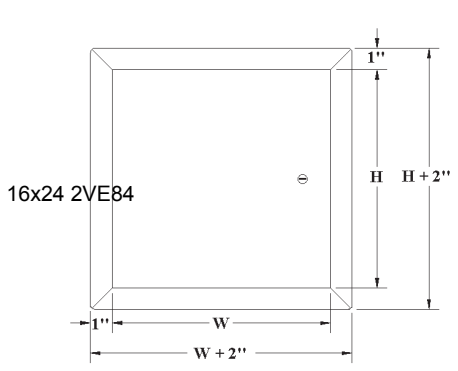

5YL92 - 5YL93 - 5YL94 - 5YL95 - 5YL96 - 5YL97 - 2VE84 - 2VE85 - 2VE86 - 2VE87 - 2VE88
 NON-RATED FLUSH DOOR WITH 1" FLANGE FOR ALL SURFACES

INSTALLATION

DIMENSION AND APPEARANCE

LEED ready: This product contributes to LEED® credits.

Your odd sizes:
Made in 5 days

DOOR SIZE W x H inches (MM)	NUMBER OF LOCKS	WEIGHT LBS	KG	MODEL
6 x 6 (152 x 152)	1	2	0.9	5YL92
8 x 8 (203 x 203)	1	3	1.4	5YL93
8 x 12 (203 x 304)	1	4	1.8	5YL94
10 x 10 (254 x 254)	1	4	1.8	5YL94
12 x 12 (304 x 304)	1	5	2.3	5YL94
12 x 16 (304 x 406)	1	6.2	2.8	5YL94
12 x 18 (304 x 457)	1	7	3.2	5YL94
12 x 24 (304 x 609)	1	8	3.6	5YL94
14 x 14 (356 x 356)	1	7	3.2	5YL95
16 x 16 (406 x 406)	1	8	3.6	5YL96
18 x 18 (457 x 457)	1	9	4.1	2VE85
18 x 24 (457 x 609)	1	13	5.9	2VE86
20 x 20 (508 x 508)	1	11	5	5YL97
22 x 22 (558 x 558)	1	13	5.9	2VE87
* 22 x 30 (558 x 762)	2	17	7.7	2VE87
* 22 x 36 (558 x 914)	2	19	8.6	2VE87
* 24 x 24 (609 x 609)	1	15	6.8	2VE87
* 24 x 30 (609 x 762)	2	20	9.1	2VE87
* 24 x 36 (609 x 914)	2	22	10	2VE87
* 24 x 48 (609 x 1219)	2	28	12.7	2VE87
* 30 x 30 (762 x 762)	4	23	12.7	2VE88
* 36 x 36 (914 x 914)	4	31	14.1	2VE88

Rough wall opening is door size + 1/4" or + 6mm
 *Piano hinge on doors over 24 inches (height or width)

DESCRIPTION AND MATERIAL SPECIFICATION

Material: 16 gauge cold rolled steel
Hinge: hidden pin hinge
 continuous piano type on doors
 over 24" (height or width)
Lock / latch: screwdriver operated cam latch
Finish: DuPont® high quality grey powder coat
Packaging: individually wrapped, 1 per box