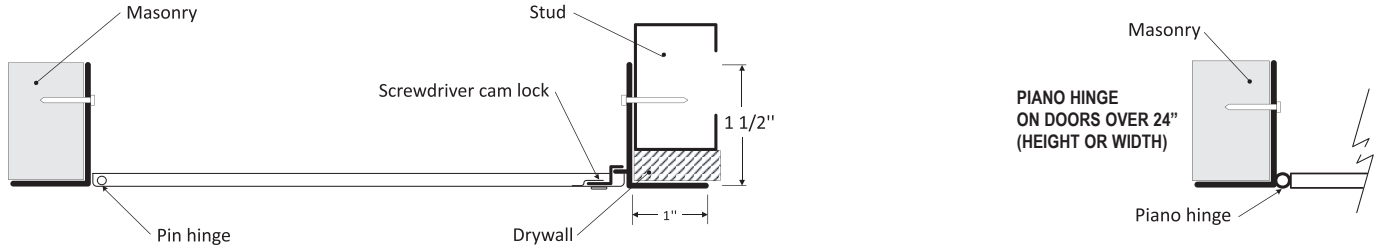

5YL92 - 5YL93 - 5YL94 - 5YL95 - 5YL96 - 5YL97 - 2VE84 - 2VE85 - 2VE86 - 2VE87 - 2VE88
 NON-RATED FLUSH DOOR WITH 1" FLANGE FOR ALL SURFACES

INSTALLATION

DIMENSION AND APPEARANCE

LEED ready: This product contributes to LEED® credits.

Your odd sizes:
Made in 5 days

DOOR SIZE W x H inches (MM)	NUMBER OF LOCKS	WEIGHT LBS	KG	MODEL
6 x 6 (152 x 152)	1	2	0.9	5YL92
8 x 8 (203 x 203)	1	3	1.4	5YL93
8 x 12 (203 x 304)	1	4	1.8	5YL94
10 x 10 (254 x 254)	1	4	1.8	5YL94
12 x 12 (304 x 304)	1	5	2.3	5YL94
12 x 16 (304 x 406)	1	6.2	2.8	5YL94
12 x 18 (304 x 457)	1	7	3.2	5YL94
12 x 24 (304 x 609)	1	8	3.6	5YL94
14 x 14 (356 x 356)	1	7	3.2	5YL95
16 x 16 (406 x 406)	1	8	3.6	5YL96
18 x 18 (457 x 457)	1	9	4.1	2VE85
18 x 24 (457 x 609)	1	13	5.9	2VE86
20 x 20 (508 x 508)	1	11	5	5YL97
22 x 22 (558 x 558)	1	13	5.9	2VE87
* 22 x 30 (558 x 762)	2	17	7.7	2VE87
* 22 x 36 (558 x 914)	2	19	8.6	2VE87
* 24 x 24 (609 x 609)	1	15	6.8	2VE87
* 24 x 30 (609 x 762)	2	20	9.1	2VE87
* 24 x 36 (609 x 914)	2	22	10	2VE87
* 24 x 48 (609 x 1219)	2	28	12.7	2VE87
* 30 x 30 (762 x 762)	4	23	12.7	2VE88
* 36 x 36 (914 x 914)	4	31	14.1	2VE88

Rough wall opening is door size + 1/4" or + 6mm
 *Piano hinge on doors over 24 inches (height or width)

DESCRIPTION AND MATERIAL SPECIFICATION

Material: 16 gauge cold rolled steel
Hinge: hidden pin hinge
 continuous piano type on doors
 over 24" (height or width)
Lock / latch: screwdriver operated cam latch
Finish: DuPont® high quality grey powder coat
Packaging: individually wrapped, 1 per box

POPULAR OPTIONS
Lock / latch: key operated cylinder cam latch,
 hex head cam latch, pinned hex
 head cam latch, handle operated cam latch,
 mortise preparation for cylinder.
Material: stainless steel 304 #4 (brushed finish)
Finish: DuPont® high quality white powder coat
Gasketing: neoprene gasket