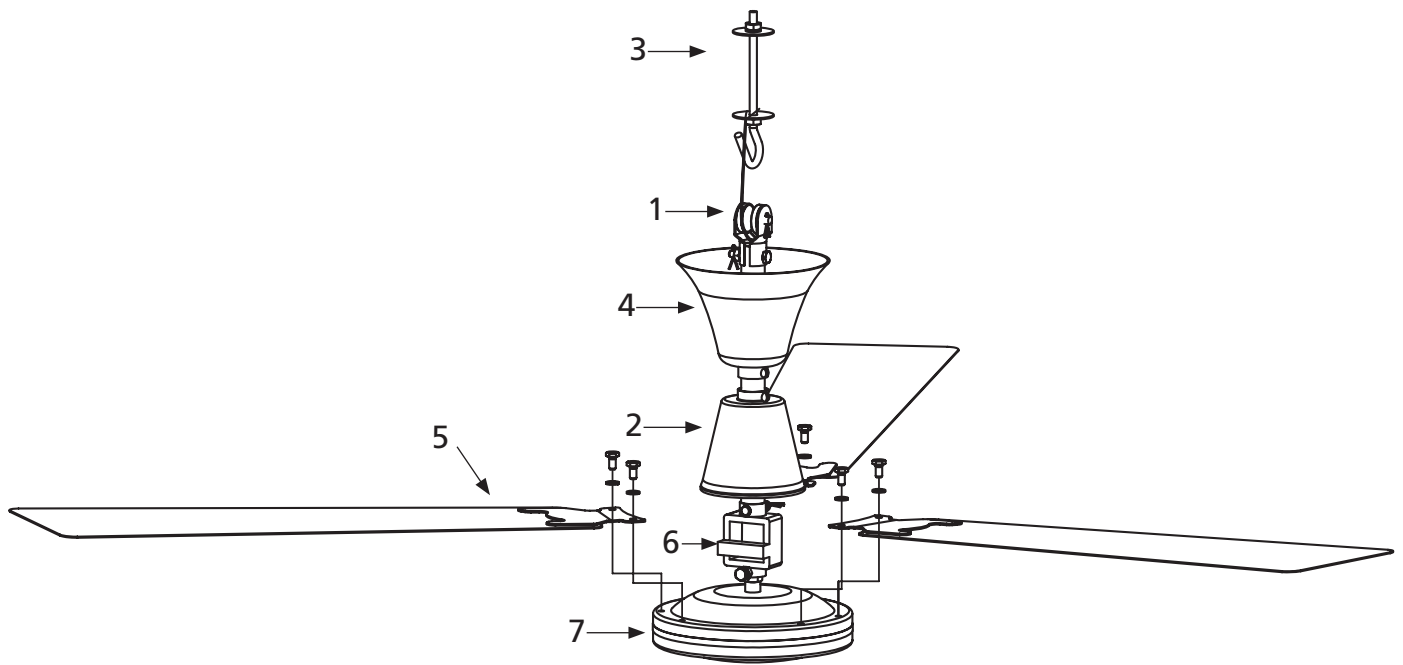

For Repair Parts, call 1-800-GRAINGER

24 hours a day - 365 days a year

Please provide following information:

- Model number
- Serial number (if any)
- Part description and number as shown in parts list

E
N
G
L
I
S
H

Replacement Part List

Ref. #	Description	Replacement Part Number for Models:				Qty
		5NPZ5A	5NPZ6A	5NPZ7A	5NPZ8A	
1	24" downrod with rubber support	VECPF24DRAG	VECPF24DRAG	VECPF24DRAG	VECPF24DRAG	1
2	Lower canopy	VECPFLCAG	VECPFLCAG	VECPFLCAG	VECPFLCAG	1
3	Support hook	VECPF5HG	VECPF5HG	VECPF5HG	VECPF5HG	1
4	Upper canopy	VECPFUCAG	VECPFUCAG	VECPFUCAG	VECPFUCAG	1
5	Blade set straight (3 blades per set)	VECFI56BLSAG	VECFI56BLSAG	VECFI56BLSAG	VECFI60BLSAG	1
6	Capacitor	VECFI56CAPAG	VECFI56CAP240AG	VECFICAP277AG	VECFI60CAPAG	1
7	Motor housing with yoke	VECFI56MHAG	VECFI56MH240AG	VECFI56MH277AG	VECFI60MHAG	1