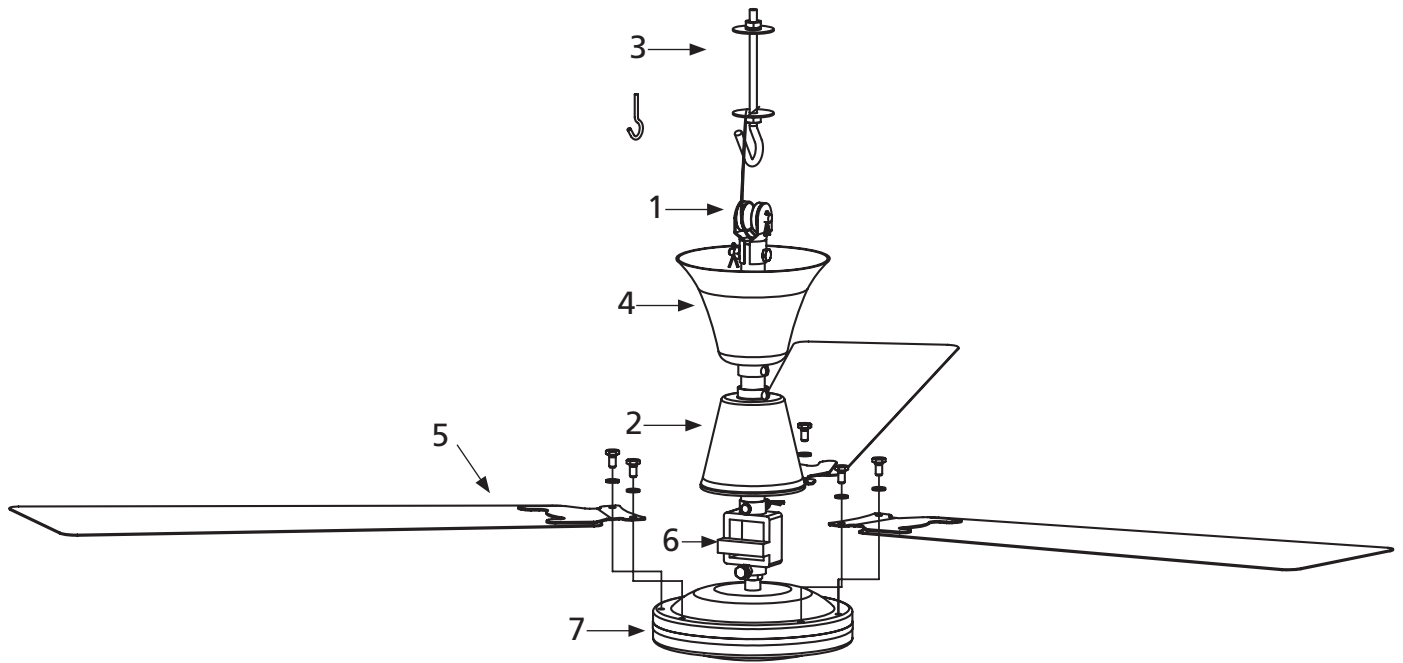

Para Obtener Partes de Reparación en México Llame al 001-800-527-2331 en EE.UU. Llame al 1-800-GRAINGER

Servicio permanente – 24 horas al día al año

Por favor proporciónenos la siguiente información:

- -Número de modelo
- -Número de serie (si lo tiene)
- -Descripción de la parte y número que le corresponde en la lista de partes

E
S
P
A
Ñ
O
L

Lista de piezas de repuesto

#	Description	Nero de las piezas de repuesto para los Modelos:				Qty
		5NPZ5A	5NPZ6A	5NPZ7A	5NPZ8A	
1	Tubo de 24" con soporte de goma	VECPF24DRAG	VECPF24DRAG	VECPF24DRAG	VECPF24DRAG	1
2	Tapa inferior	VECPFLCAG	VECPFLCAG	VECPFLCAG	VECPFLCAG	1
3	Gancho de soporte	VECPFSHG	VECPFSHG	VECPFSHG	VECPFSHG	1
4	Tapa superior	VECPFUCAG	VECPFUCAG	VECPFUCAG	VECPFUCAG	1
5	Juego de aspas (3 aspas por juego)	VECFI56BLSAG	VECFI56BLSAG	VECFI56BLSAG	VECFI60BLSAG	1
6	Capacitor	VECFI56CAPAG	VECFI56CAP240AG	VECFICAP277AG	VECFI60CAPAG	1
7	Carcasa del motor con interruptor y yugo	VECFI56MHAG	VECFI56MH240AG	VECFI56MH277AG	VECFI60MHAG	1