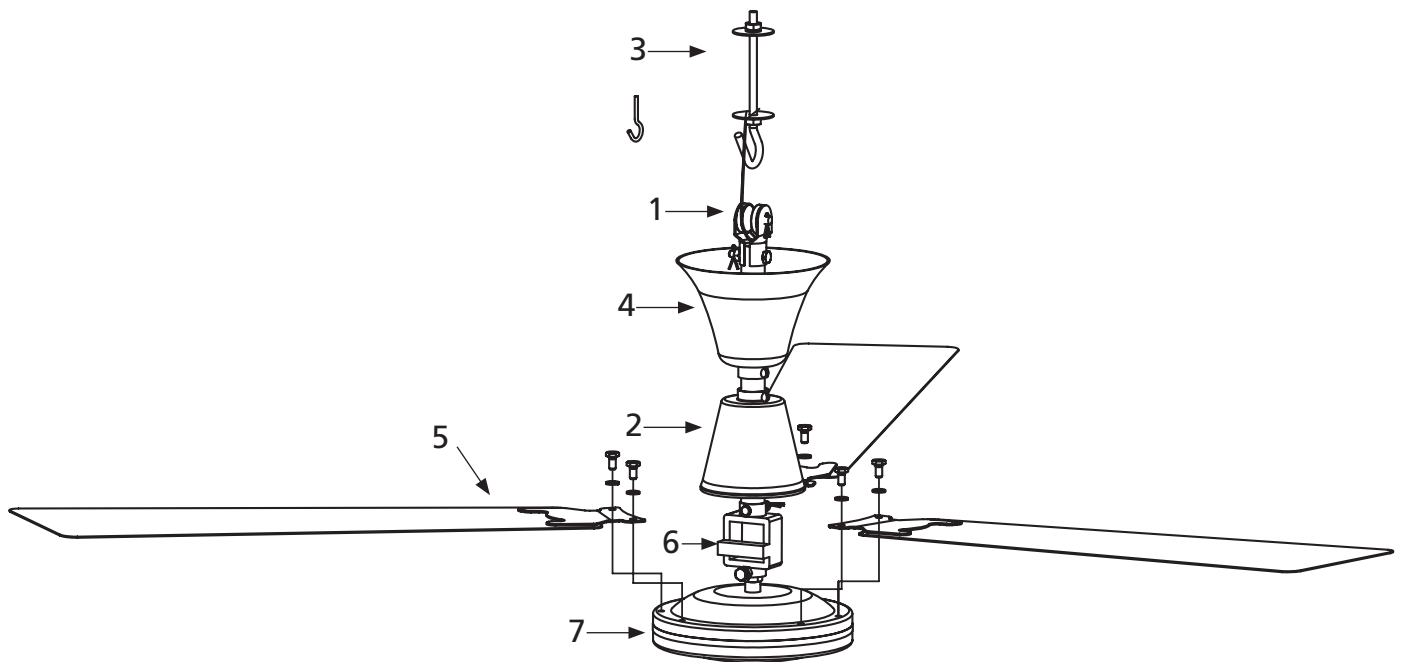

For Repair Parts, call 1-800-GRAINGER

24 hours a day - 365 days a year

Please provide following information:

- Model number
- Serial number (if any)
- Part description and number as shown in parts list

E
N
G
L
I
S
H

Replacement Part List

Ref. #	Description	Replacement Part Number for Models:		Qty
		5NRA2A	5NRA3A	
1	24" Downrod with Rubber Support	VECPF24DRODG	VECPF24DRODG	1
2	Lower Canopy Moisture Resist	VECPFLCODG	VECPFLCODG	1
3	Support Hook	VECPF5HODG	VECPF5HODG	1
4	Upper Canopy	VECPFUCODG	VECPFUCODG	1
5	Blade Set (3 Blades per set)	VEESP56BLPAG	VEES606BLPAG	1
6	Capacitor	VEESP56CAPODAG	VEESP60CAPODAG	1
7	Motor Housing with Yoke	VEESP56MHODAG	VEESP60MHODAG	1
*	Control	VEESPCODAG	VEESPCODAG	1

* Not Shown