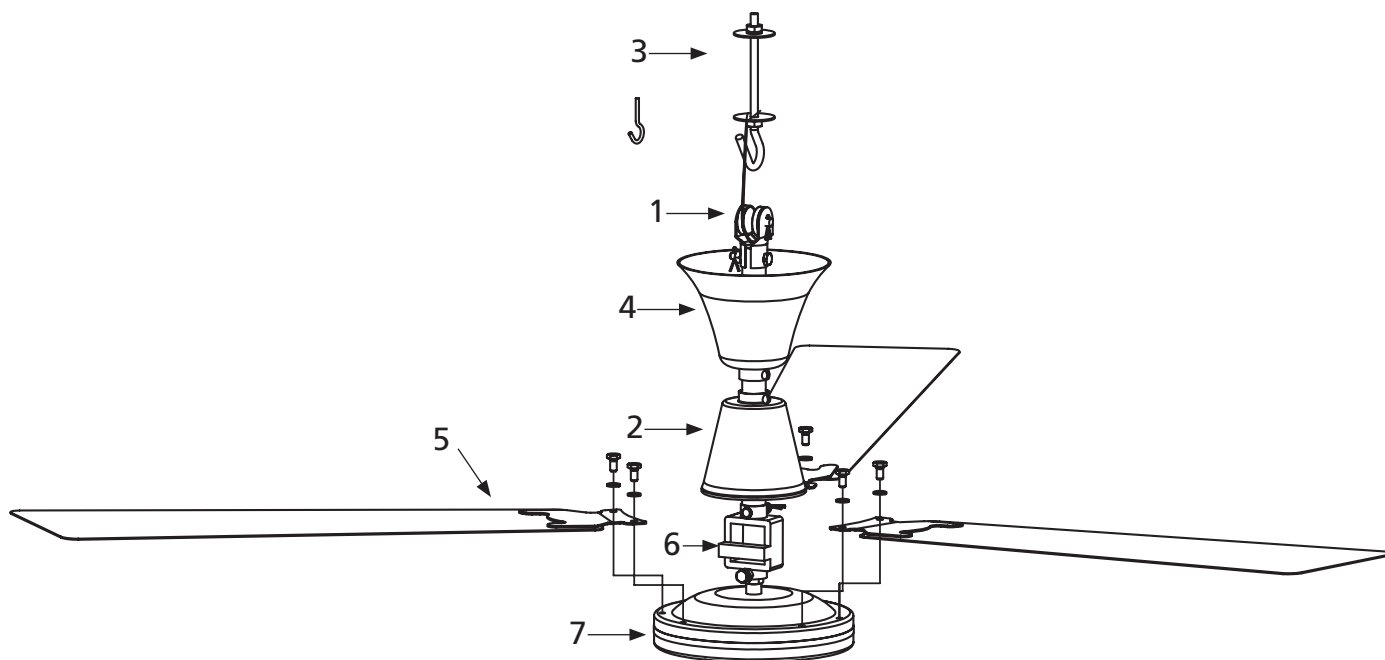

Para Obtener Partes de Reparación en México Llame al 001-800-527-2331 en EE.UU. Llame al 1-800-GRAINGER

Servicio permanente – 24 horas al día al año

Por favor proporciónenos la siguiente información:

- -Número de modelo
- -Número de serie (si lo tiene)
- -Descripción de la parte y número que le corresponde en la lista de partes

Lista de piezas de repuesto

Ref. #	Description	Lista de piezas de repuesto		Qty
		5NRA2A	5NRA3A	
1	Tubo de 24" con soporte de goma	VECPF24DRODG	VECPF24DRODG	1
2	Tapa inferior resistente a la humedad	VECPFLCODG	VECPFLCODG	1
3	Gancho de soporte	VECPFSSHODG	VECPFSSHODG	1
4	Tapa superior	VECPFUCODG	VECPFUCODG	1
5	Juego de aspas (3 aspas por juego)	VEESP56BLPAG	VEES606BLPAG	1
6	Capacitor	VEESP56CAPODAG	VEESP60CAPODAG	1
7	Carcasa del motor con interruptor y yugo	VEESP56MHODAG	VEESP60MHODAG	1
*	Control	VEESPCODAG	VEESPCODAG	1

* No se muestra