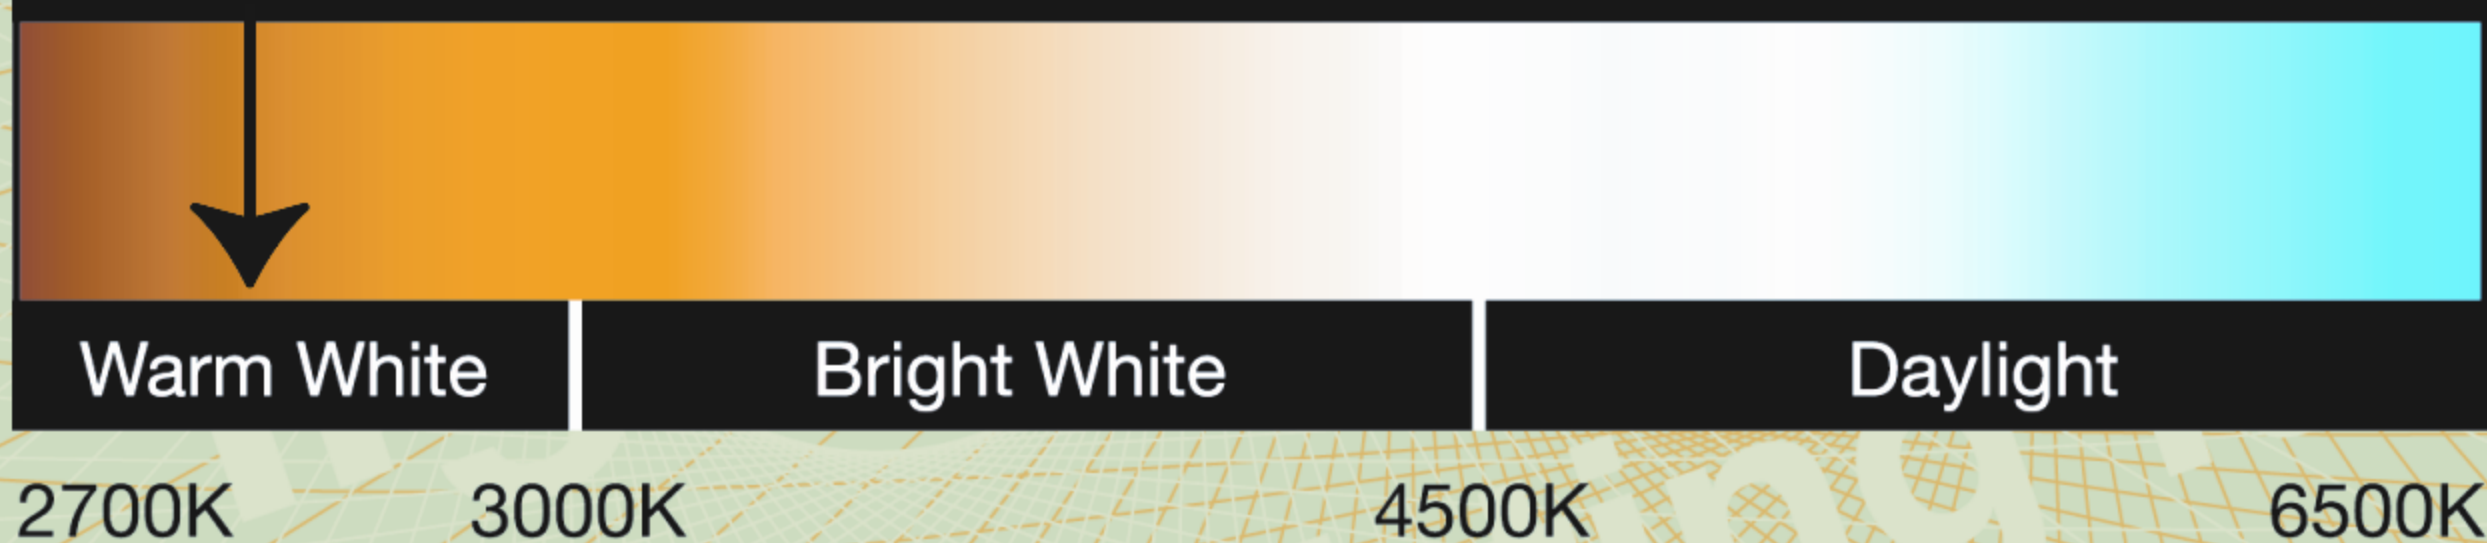

LED

lighting facts[®]

A Program of the U.S. DOE

Light Output (Lumens)	417
Watts	5.9
Lumens per Watt (Efficacy)	70

Color Accuracy Color Rendering Index (CRI)	81
--	-----------

Light Color Correlated Color Temperature (CCT)	2798 (Warm White)
--	--------------------------

All results are according to IESNA LM-79-2008: *Approved Method for the Electrical and Photometric Testing of Solid-State Lighting*. The U.S. Department of Energy (DOE) verifies product test data and results.