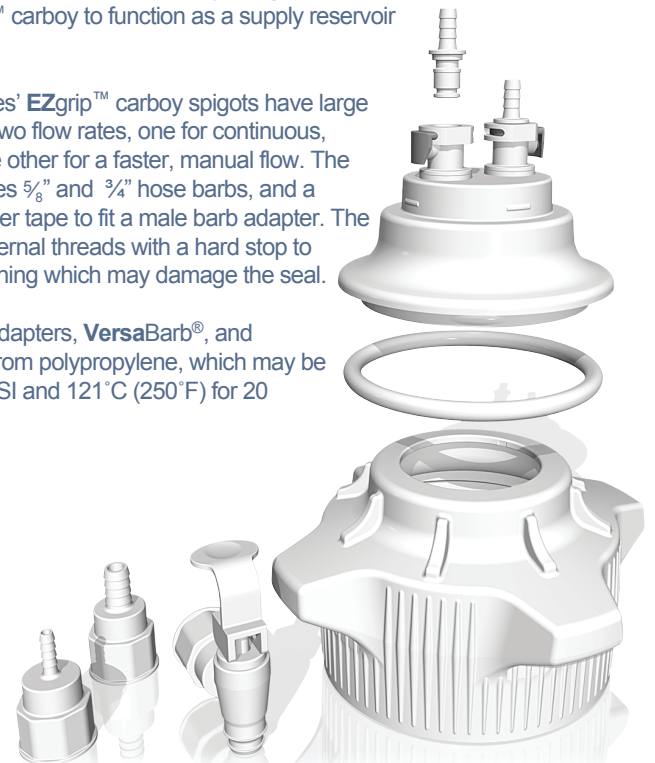

Quick-connect hose barb options include quick-connect port combinations of two, three, and four, with $\frac{1}{4}$ " and $\frac{3}{8}$ " hose barb sizes, as well as molded-in hose barb options, available with $\frac{1}{8}$ ", $\frac{1}{4}$ ", $\frac{5}{16}$ ", and $\frac{1}{2}$ " sizes. The Clearview® adapter is also available for users who need a crystal-clear window into the carboy for visualizing solution homogenization.

For bottom tubulation options, **VersaBarb®** provides flexibility in drainage, pump connection, filling bell, and automated equipment. **VersaBarb®** is available in $\frac{1}{4}$ ", $\frac{3}{8}$ ", $\frac{1}{2}$ ", and $\frac{3}{4}$ " hose barb sizes. A $\frac{3}{4}$ " sanitary fitting **VersaBarb®** is also available to enable the **EZgrip™** carboy to function as a supply reservoir to a larger system.

Foxx Life Sciences' **EZgrip™** carboy spigots have large levers that control two flow rates, one for continuous, locked flow and the other for a faster, manual flow. The spigot spout features $\frac{5}{8}$ " and $\frac{3}{4}$ " hose barbs, and a standard internal luer tape to fit a male barb adapter. The spigot body has internal threads with a hard stop to prevent over-tightening which may damage the seal.

All **VersaCap®**, adapters, **VersaBarb®**, and spigots are made from polypropylene, which may be autoclaved at 15 PSI and 121°C (250°F) for 20 minutes.