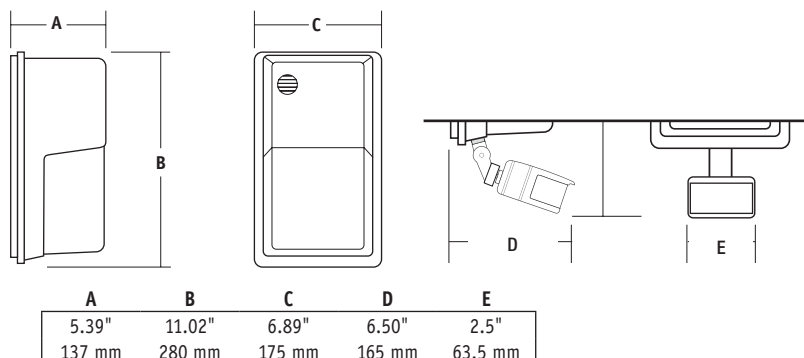

Ridgeline Battery Fixture for 42w CFL egress unit with battery back-up (See Dual-Lite page 945)