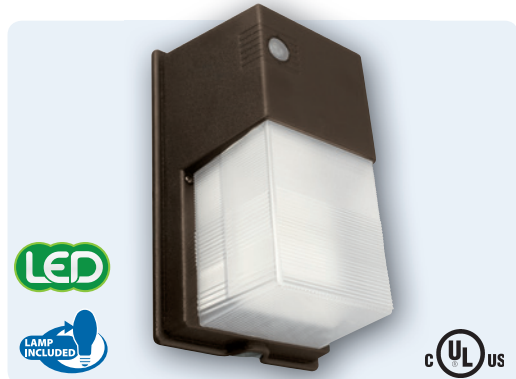

NRG® 300B

Perimeter Wallpack

- Full polycarbonate front provides vandal resistance and efficient spread; Lateral coverage on HID units is 5 times the typical mounting height up to 10 feet; Internally painted bronze finish for lasting appearance; Fluorescent photocontrol version available in white
- New 12LED unit provides long-life with low energy consumption, a perfect upgrade for older units
- Motion controlled unit has 180° detection range – saves energy by providing illumination only when needed
- Lamp included
- Rugged cast aluminum back housing for rigid mounting; Bottom 1/2" conduit knockout for surface conduit wiring (except on 'MS' unit); Back hub allows access to recessed wiring boxes; Two point mounting
- Units available with or without 120V button photocontrol, see ordering information
- Listed to UL 1598 for use in wet locations
- Tamper resistant center pin Torx hardware included

WALLPACKS

ORDERING INFORMATION

Catalog Number ¹		Wattage	Voltage	Color	Weight lbs. (kg)
Without Photocontrol	With Photocontrol				
High Pressure Sodium					
NRG-301B	NRG-301B-PC^{2,3}	50w	120V	Bronze	5 (2.3)
NRG-307B	NRG-307B-PC^{2,3}	70w	120V	Bronze	5 (2.3)
Pulse Start Metal Halide					
NRG-350B	NRG-350B-PC^{2,3}	50w	120V	Bronze	6.5 (2.9)
Electronic Fluorescent⁴					
–	NRG-306B-PCW²	26w	120-277V (-PC120)	White	4.2 (1.9)
NRG-306B	NRG-306B-PC²	26w	120-277V (-PC120)	Bronze	4.2 (1.9)
–	NRG-304B-PCW²	42w	120-277V (-PC120)	White	4.2 (1.9)
NRG-304B	NRG-304B-PC²	42w	120-277V (-PC120)	Bronze	4.2 (1.9)
Motion Controlled Electronic Fluorescent⁴					
–	NRG-304B-MS⁵	42w	120V	Bronze	6 (2.7)
12 LED – 1204 Lumens – 5000K – 73 CRI - 50Hz					
NRG-312LU-5K-BZ⁶	NRG-312LU-5K-BZ-PC^{2,6}	19w	120-277V (-PC120)	Bronze	6 (2.7)

- 1 Lamp included
- 2 120V only when ordered with photocontrol
- 3 120V NPF ballast for HID
- 4 CFL lamps are 4-Pin, 3500K, GX24q-4
- 5 Motion sensor has 180° detection range, adjustable time-on and sensitivity settings
- 6 LED units feature five year limited warranty