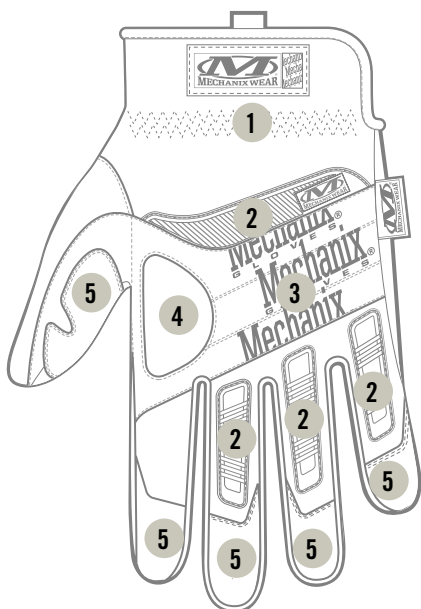

IMPACT PRO

CONSUMER HAND PROTECTION

The Impact Pro glove offers serious protection when you need it most. Rubber molded panels run along the fingers, protecting against impact and abrasion. Reinforced rubberized fingertips increase protection in high wear zones. The new breathable mesh cuff was designed to easily pull the glove on and provide full range of motion. Anatomically shaped palm padding improves durability and reduces hand fatigue when tackling your endless to-do list.

IMPACT PROTECTION

Impact Guard™ index finger combined with molded TPR for more dexterity when using hand tools.

IMPACT PALM

Anatomically shaped padding for comfort and protection.

IMPACT PRO

AVAILABLE COLORS

H30-05 BLACK

XXXS	XXS	XS	S	M	L	XL	XXL	XXXL
05	06	07	08	09	10	11	12	13

FEATURES

1. Integrated elastic cuff makes it easy to take on and off
2. TPR ribbing for protection against abrasion and impacts
3. Synthetic leather knuckle panel for protection against abrasion
4. Impact Guard™ with EVA foam underneath for impact protection
5. Reinforced fingertip panels in high wear areas
6. Anatomically designed palm with EVA foam
7. Second layer of grip material aids gripping power