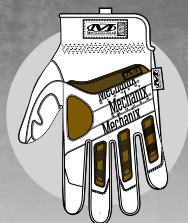

IMPACT PRO

CONSUMER HAND PROTECTION

The Impact Pro glove offers serious protection when you need it most. Rubber molded panels run along the fingers, protecting against impact and abrasion. Reinforced rubberized fingertips increase protection in high wear zones. The new breathable mesh cuff was designed to easily pull the glove on and provide full range of motion. Anatomically shaped palm padding improves durability and reduces hand fatigue when tackling your endless to-do list.

IMPACT PROTECTION

Impact Guard™ index finger combined with molded TPR for more dexterity when using hand tools.

IMPACT PALM

Anatomically shaped padding for comfort and protection.

IMPACT PRO

AVAILABLE COLORS

H30-05 BLACK

XXXS	XXS	XS	S	M	L	XL	XXL	XXXL
05	06	07	08	09	10	11	12	13

FEATURES

1. Integrated elastic cuff makes it easy to take on and off
2. TPR ribbing for protection against abrasion and impacts
3. Synthetic leather knuckle panel for protection against abrasion
4. Impact Guard™ with EVA foam underneath for impact protection
5. Reinforced fingertip panels in high wear areas
6. Anatomically designed palm with EVA foam
7. Second layer of grip material aids gripping power