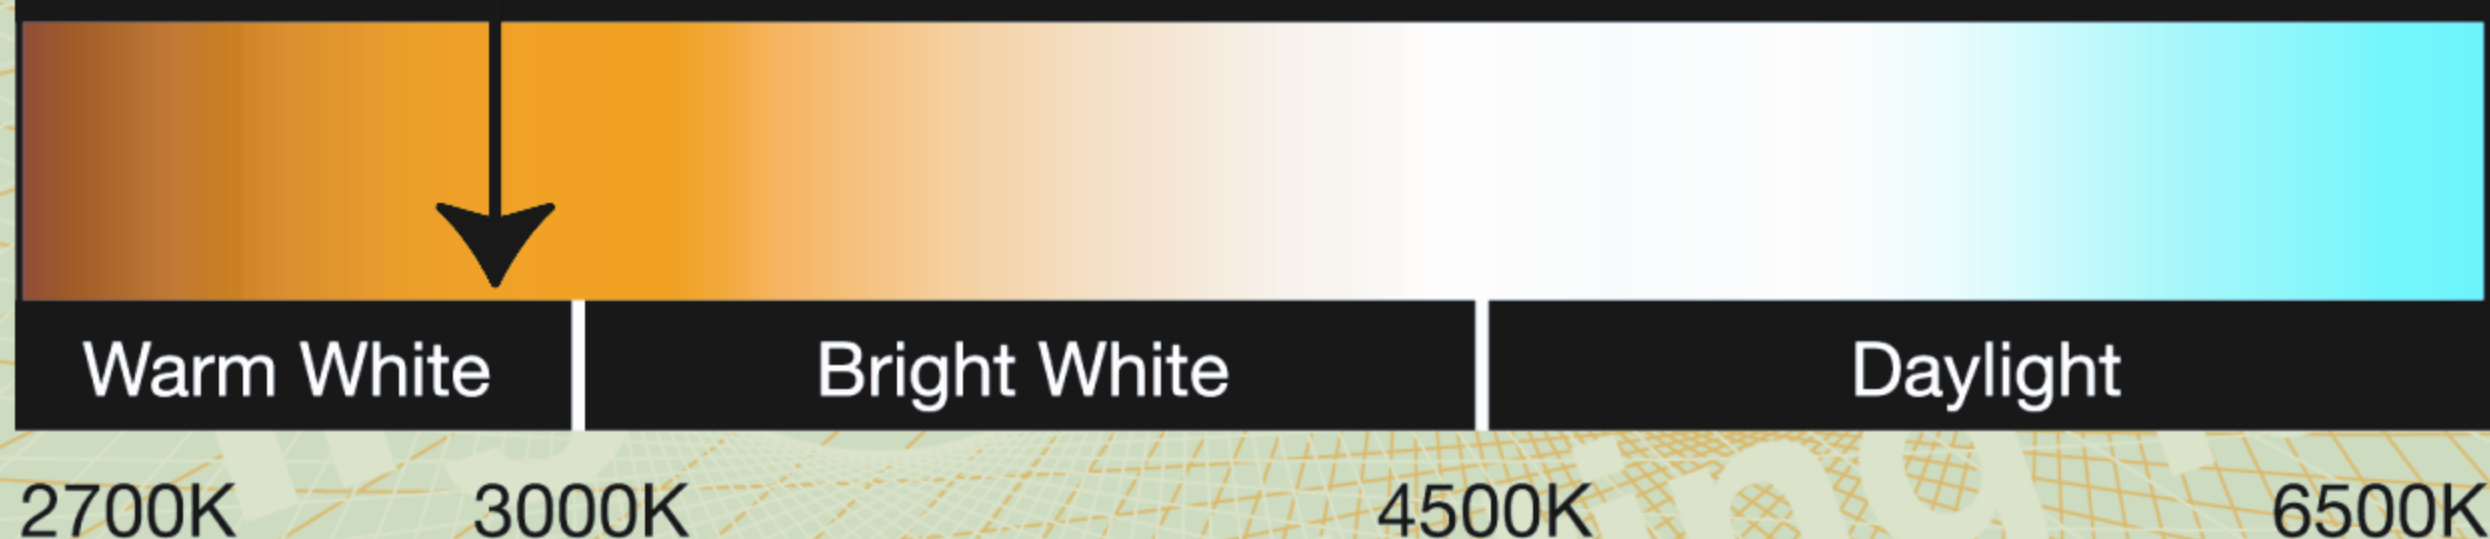

**LED**

# lighting facts<sup>®</sup>

A Program of the U.S. DOE

<b>Light Output (Lumens)</b>	<b>176</b>
<b>Watts</b>	<b>2.42</b>
<b>Lumens per Watt (Efficacy)</b>	<b>72</b>

<b>Color Accuracy</b>	<b>86</b>
Color Rendering Index (CRI)	

**Light Color** **2948 (Warm White)**  
Correlated Color Temperature (CCT)

All results are according to IESNA LM-79-2008: *Approved Method for the Electrical and Photometric Testing of Solid-State Lighting*. The U.S. Department of Energy (DOE) verifies product test data and results.