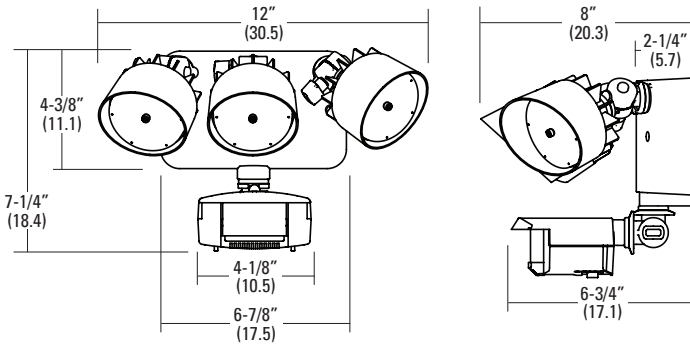

High Performance LED

All dimensions are inches (centimeters).

ORDERING INFORMATION

All configurations of this product are considered "standard" and have short lead times.

Example: OFLR 9LC 120 MO BZ

OFLR	9LC	120	MO	
Series	Number of LEDs	Voltage	Features	Finish
OFLR LED floodlight	9LC 9 LEDs, 3 heads	120 120 volts	MO Motion sensor	BZ Bronze WH White