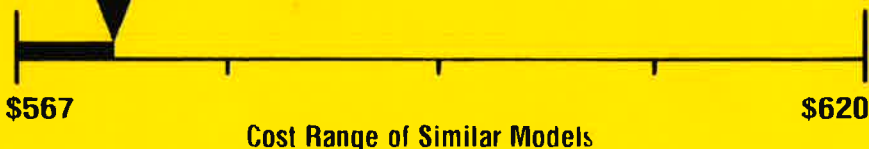

U.S. Government

Federal law prohibits removal of this label before consumer purchase

ENERGYGUIDE

Water Heater – ELECTRIC

Capacity (1st hour rating) : 91 GALLONS

Rheem Sales Company, Inc.

Model MR85245

B 00000

Estimated Yearly Energy Cost

\$573

4773 kWh

Estimated Yearly Electricity Use

Your cost will depend on your utility rates and use.

- Cost range based only on models of similar capacity fueled by electricity
- Estimated energy cost is based on a national average electricity cost of 12.00 cents per kWh
- For more information, visit www.ftc.gov/energy