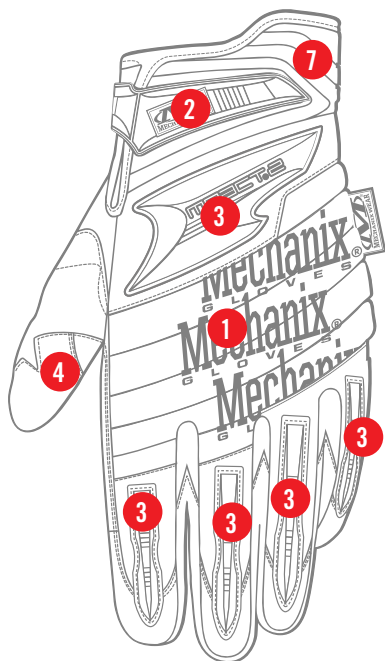

#### KNUCKLE GUARD

Accordion design with dense EVA foam padding reduces impact.

### MAX PROTECTION

Complete impact protection from fingertips to wrist area with improved grip.

# M-PACT® 2

AVAILABLE COLORS

 MP2-02 RED  MP2-03 BLUE  MP2-05 BLACK

| XXXS | XXS | XS | S  | M  | L  | XL | XXL | XXXL |
|------|-----|----|----|----|----|----|-----|------|
| 05   | 06  | 07 | 08 | 09 | 10 | 11 | 12  | 13   |

## FEATURES

1. Flexible accordion knuckle with high density EVA foam padding underneath
2. TPR closure with hook and loop provides a secure fit
3. TPR ribbing for impact and abrasion protection
4. Reinforcement panel in high wear area for increased durability
5. Rubberized fingertips provide excellent gripping power
6. Anatomically designed palm reinforcement
7. Extended length embossed Neoprene cuff for added protection
8. 4mm EVA foam heel pad encased in rubberized grip