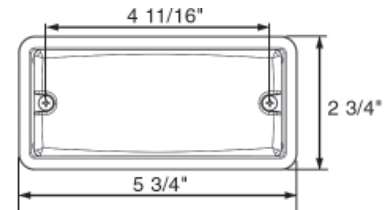

ILL31CB

Raw lumen output: 70 lm
Effective lumen output: 35 lm

- ILL31CB** Recess mount, 10 standard diodes
- ILL35CB** Recess mount, 10 SMD diodes
- ILL32CB** Surface mount, 10 SMD diodes
- ILL32CPG** Surface mount, 10 SMD diodes, .180 male bullets

MATERIALS Polycarbonate lens, plated steel housing

VOLT/AMP 12.8VDC - 0.024A

WT/DIMS ILL31/35: .243 lb / 5.75" x 2.75" x .938"
ILL32: .243 lb / 5.75" x 2.75" x .75"

WARRANTY Lifetime LED Warranty

ILL31/32/35