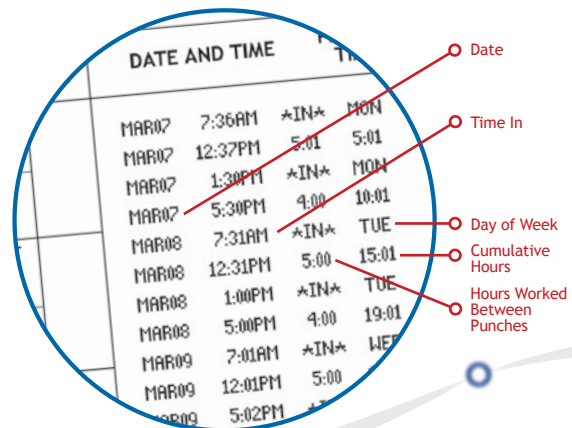

4000 : ACCESSORIES

PART #	DESCRIPTION
4000R	Replacement Ink Ribbon Cartridge
44100-10	Time Cards (100pk)
400-3	25 Capacity Adjustable Time Card Rack
300-1	Heavy Duty Metal Time Card Rack
41357G	4in x 4 digit Digital Wall Clock
5300	24Volt Bell Ringer Relay
41361	6in 24Volt Bell
41392	8in 24Volt Bell