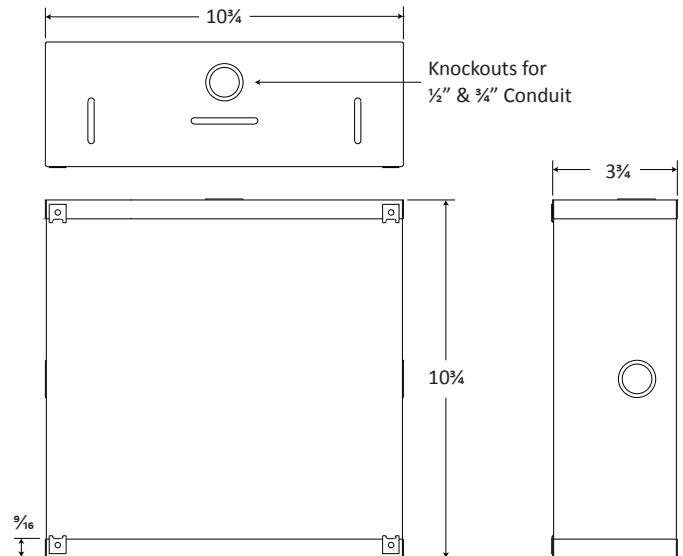

Quam

ENCLOSURES

ES-8

SQUARE

430 CID, Steel, Recessed Mount, 3.75" Deep

GENERAL DESCRIPTION

The ES-8 is a 3-3/4" deep, 430 CID, square, recessed mount, steel back box with an acoustic foam liner. White powder coat finish.

INTENDED USE - Indoor or Protected Outdoor Environment

For Use With	Quam 8" Square Loudspeaker Assemblies
Installation	In-Wall / Recessed

MECHANICAL SPECIFICATIONS

Internal Displacement	430 Cubic Inches (CI)
Baffle Attachment Points	4X #8-32 Tinnerman Clips
Electrical Access	4X 1/2" & 3/4" Scored Combination Knock-Outs