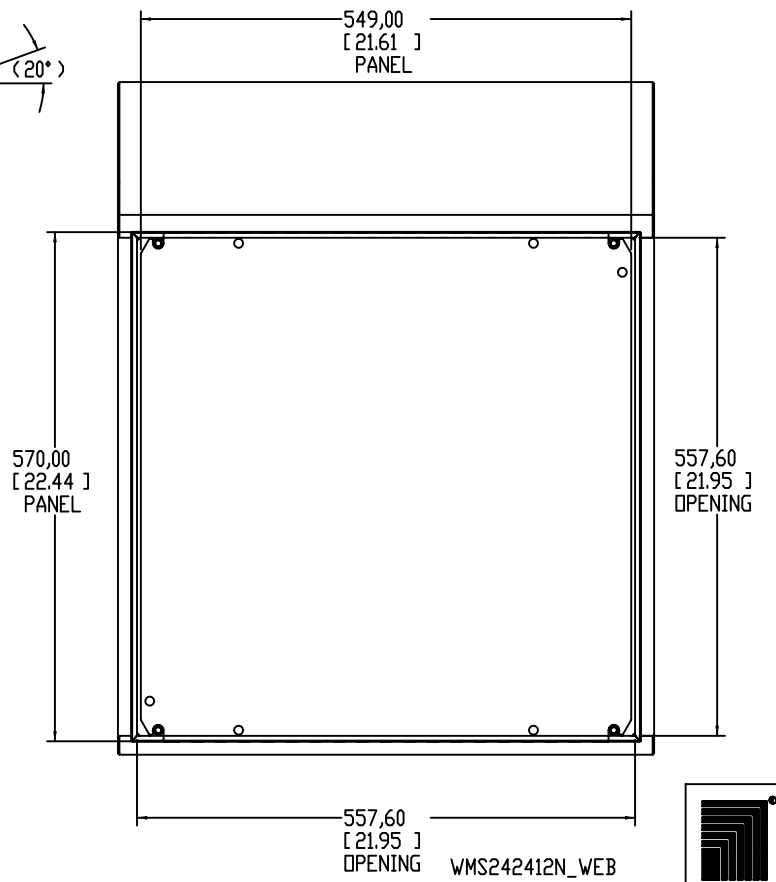

SECTION B-B

STD DEAD FRONT
INSTALLATION STUDS

WMS242412N_WEB