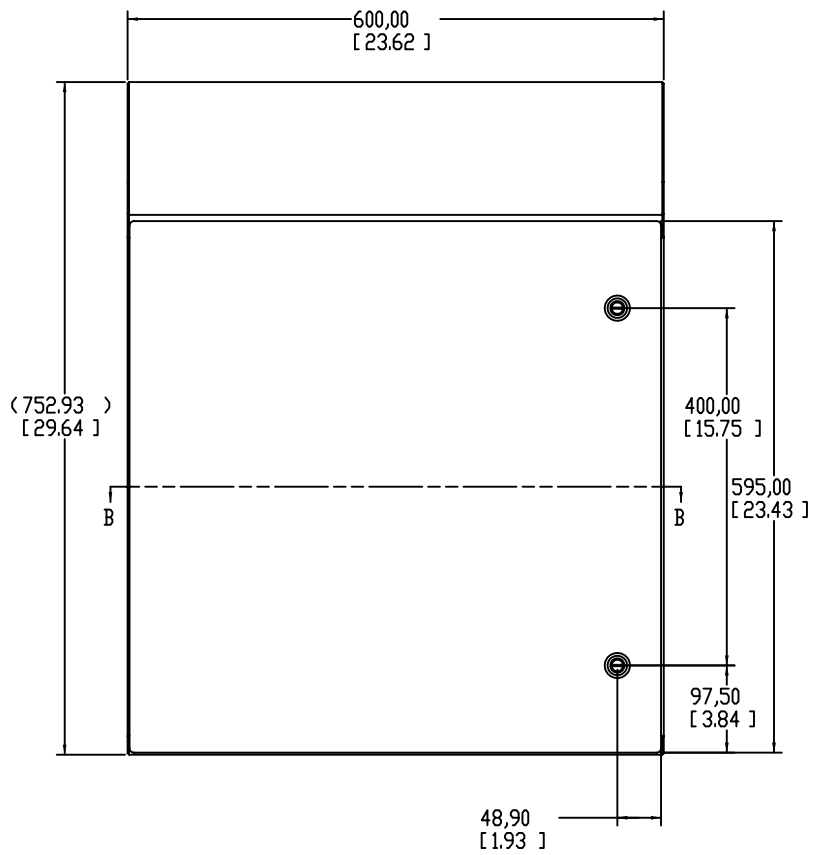

SECTION B-B

STD DEAD FRONT
INSTALLATION STUDS

WMS242412N_WEB