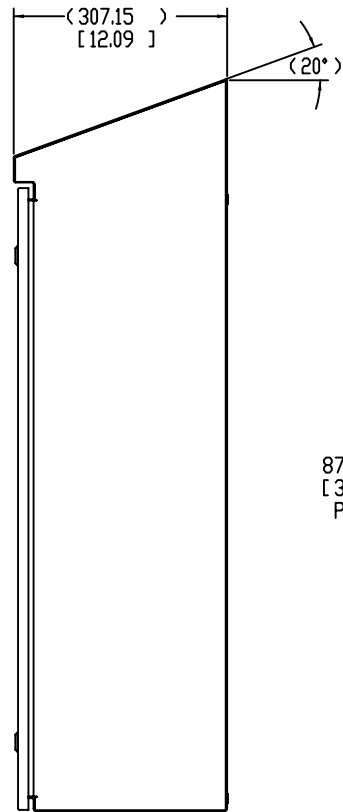

SECTION B-B

STD DEAD FRONT  
INSTALLATION STUDS

WMS363012N\_WEB