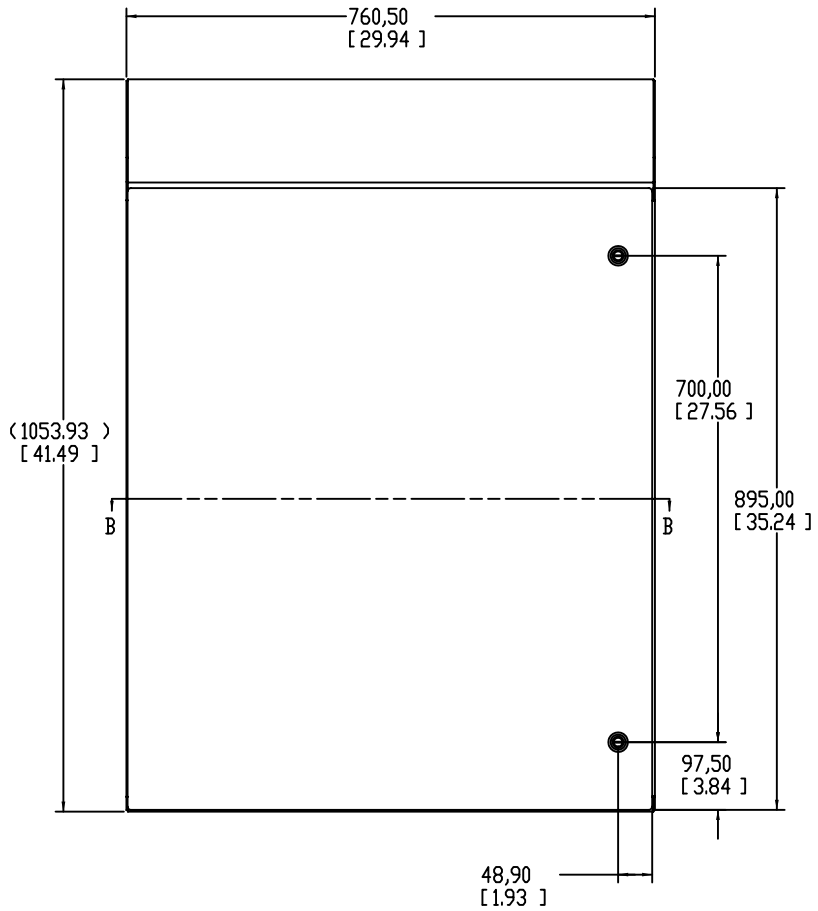

SECTION B-B

STD DEAD FRONT  
INSTALLATION STUDS

WMS363012N\_WEB