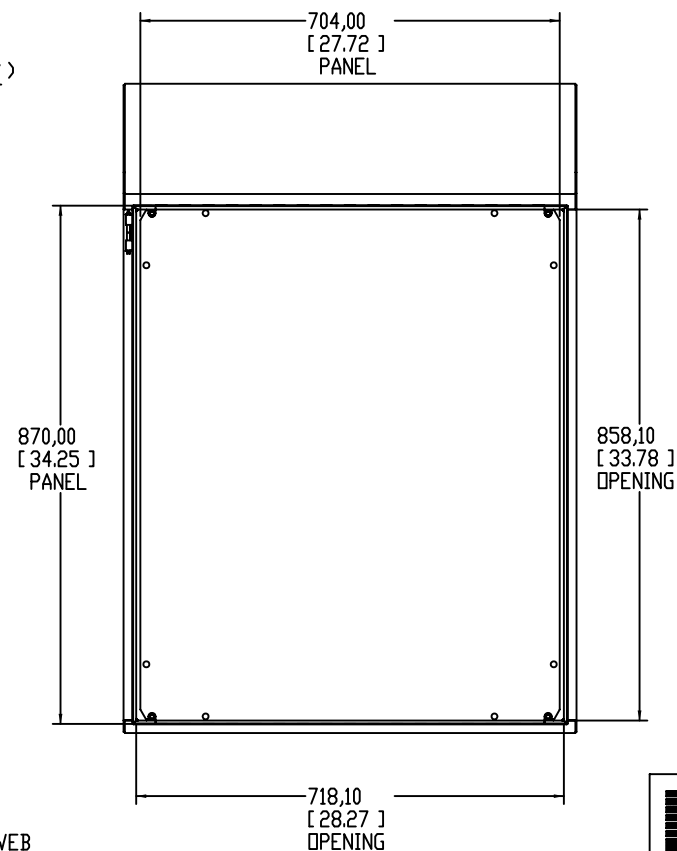

SECTION B-B

STD DEAD FRONT
INSTALLATION STUDS

WMS363016N_WEB