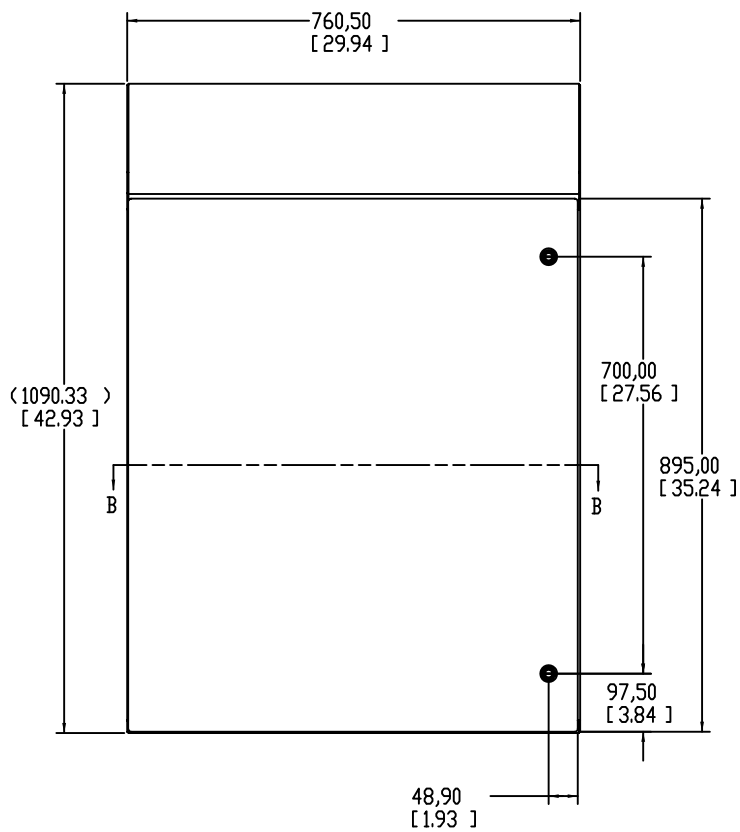

SECTION B-B

STD DEAD FRONT
INSTALLATION STUDS

WMS363016N_WEB