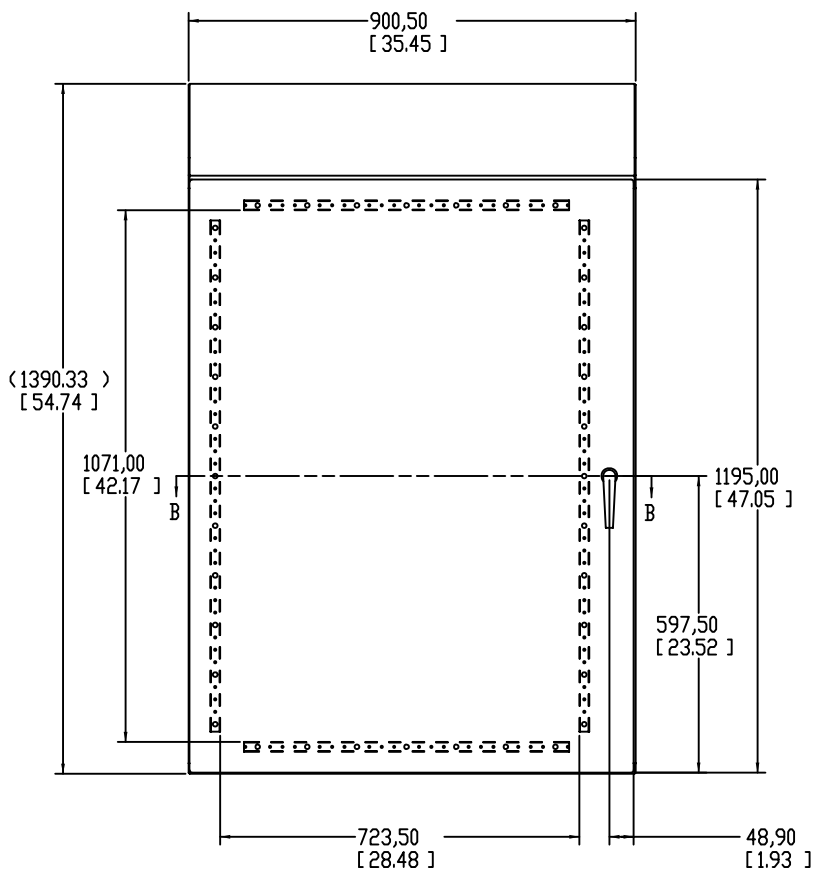

SECTION B-B

STD DEAD FRONT
INSTALLATION STUDS

WMS483616N_WEB