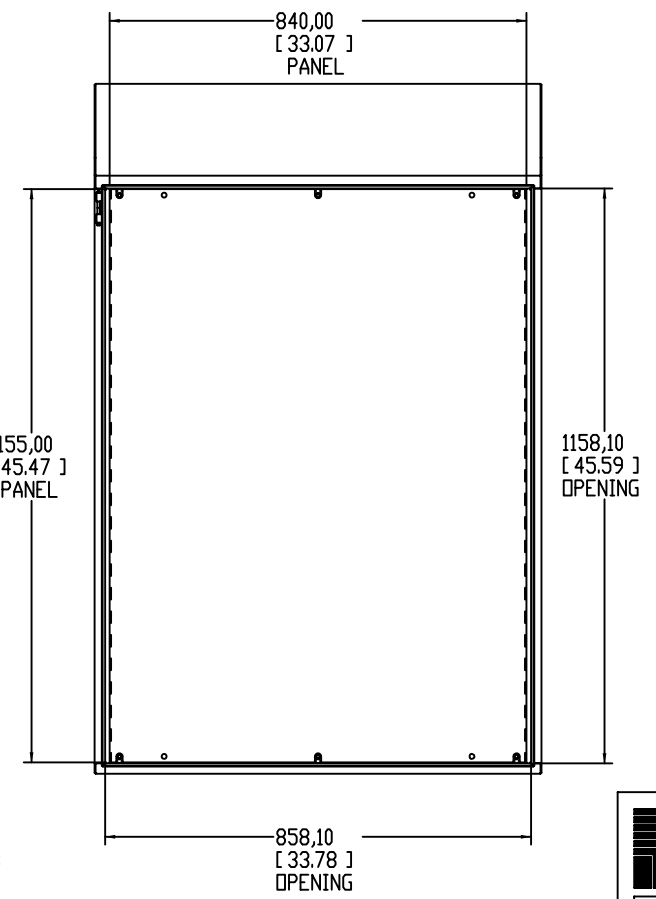

SECTION B-B

STD DEAD FRONT
INSTALLATION STUDS

WMS483616N_WEB