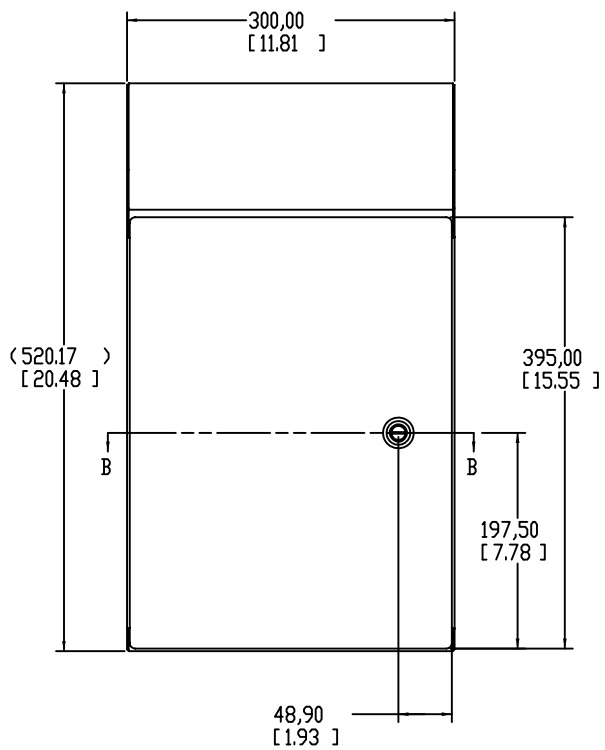

SECTION B-B

STD DEAD FRONT
INSTALLATION STUDS

(20°)