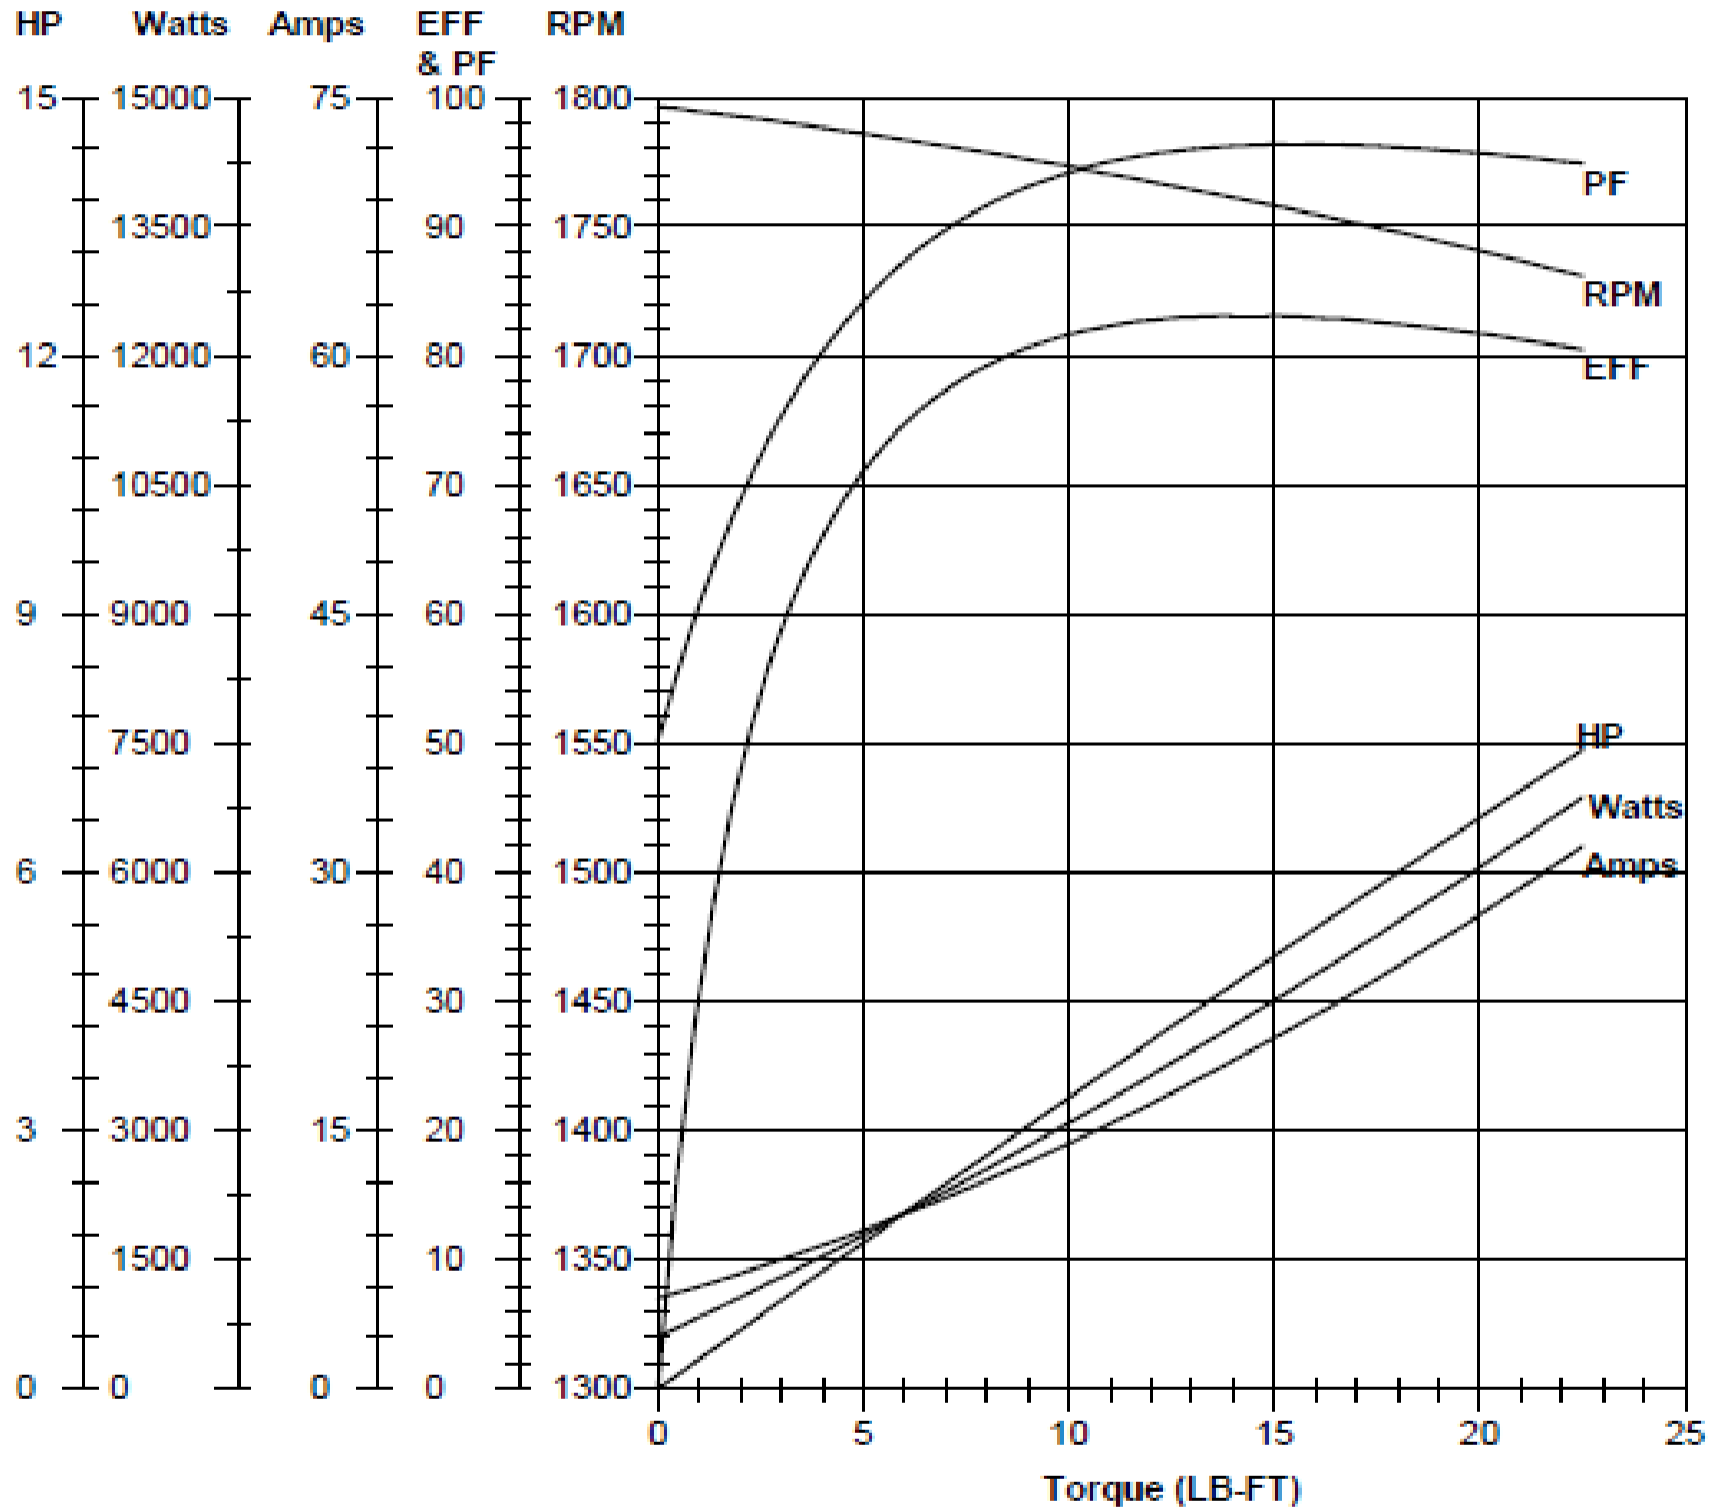

Performance Curve

1TMY7

REV.

Model No 1TMY7 Curve at: 230 Volts, 60 HZ, 5 HP

HP 5 RPM 1740 Volts 230 HZ 60 Phase 1

FL Torque 15.0 LB-FT
 BD Torque 35.5 LB-FT
 LR Torque 43.5 LB-FT

FL Amps 20.5 Amps
 PU Torque 26.5 LB-FT
 LR Amps 150 Amps

DRAWING NO.	PAGE OF	REV.
	1TMY7	-