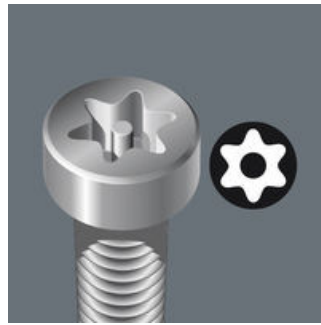

EAN:	4013288094551	Size:	89x7x6 mm
Part number:	05060052001	Weight:	13 g
Article number:	867/4 Z TORX® B0	Country of origin:	CZ
		Customs tariff number:	82079030

- For recessed TORX® screws with securing pin
- TORX® bit with bore hole on the output side
- Tough for hard materials
- 1/4" hexagon drive (Wera connecting series 4)

Premium bits for TORX® B0 socket screws. TORX® B0 screws have a protruding pin in their drive profile. This prevents unauthorized loosening, as these screws cannot be operated with "normal" TORX® tools. Only special TORX® B0 tools have a bore which can mount the pin. Tough, for universal use. 1/4" hexagonal, suitable for holders as per DIN ISO 1173-F 6.3.

TORX® with borehole (B0)

TORX® tools with a borehole prevent the unauthorised unfastening of safety screws. The screws contain a pin that protrudes into the drive profile so that "normal" TORX® tools cannot be used. This pin fits into the borehole of TORX® B0 tools allowing safety screws to be unfastened.

Tough bits

Tough Wera bits prevent the tip from breaking prematurely. Z-bits usually are the bit for universal screwdriving applications.

Further versions in this product family:

		 mm	 inch	 mm
05060139001	TX 8	70	2 3/4"	3.0
05060048001	TX 8	89	3 1/2"	3.0
05060049001	TX 9	89	3 1/2"	3.0
05060140001	TX 10	70	2 3/4"	4.0
05060050001	TX 10	89	3 1/2"	4.0
05060141001	TX 15	70	2 3/4"	4.0
05060051001	TX 15	89	3 1/2"	4.0
05060142001	TX 20	70	2 3/4"	4.5
05060052001	TX 20	89	3 1/2"	4.5
05060143001	TX 25	70	2 3/4"	6.0
05060053001	TX 25	89	3 1/2"	6.0
05060144001	TX 27	70	2 3/4"	6.0
05060057001	TX 27	89	3 1/2"	6.0
05060145001	TX 30	70	2 3/4"	6.0
05060054001	TX 30	89	3 1/2"	6.0
05060146001	TX 40	70	2 3/4"	-
05060056001	TX 40	89	3 1/2"	-