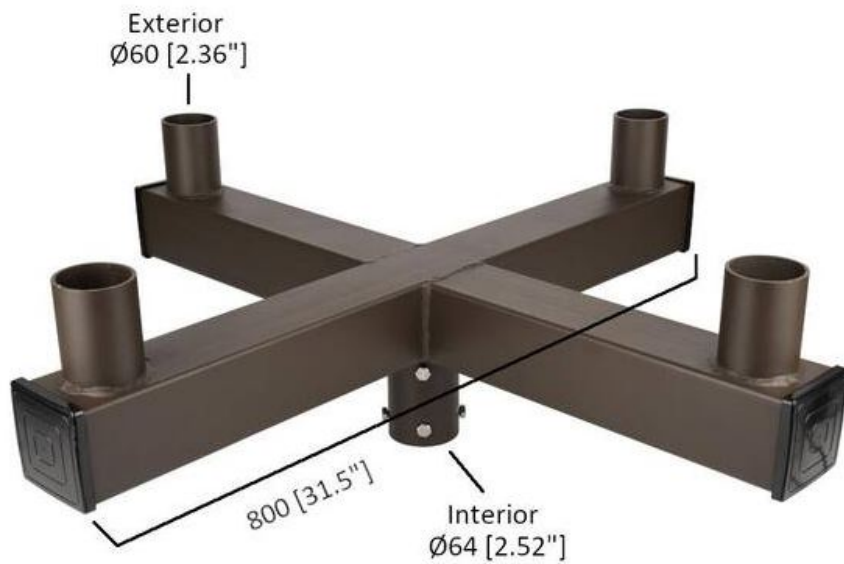

## 25 in. 90-Degree Quad Low Profile Bullhorn Mounting Bracket Tenon Adapter

### PRODUCT DESCRIPTION

The 90-Degree Quad Low Profile Bullhorn Mounting Bracket transforms singles tenon into four, simplifying the installation of up to four outdoor lighting fixtures on round light poles. Constructed from resilient steel with reinforced double-strength welds, this bracket is engineered to endure over time. Suitable for mounting on wood, steel, and concrete poles, it effortlessly fits onto a 2-3/8 inch OD tenon or light pole top.

### Dimensions

### Specifications

Part Number	Weight (lbs.)	Capacity (lbs.)	Mount	Material	Warranty	Certificates
JH-1QHTA90-54C	23	110/head	Round Poles	Steel	1 Year	ETL