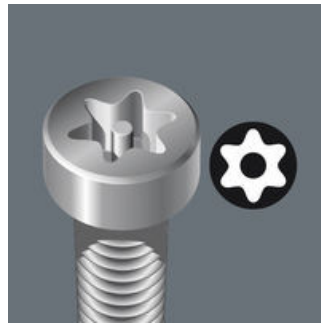

EAN:	4013288026927	Size:	70x7x6 mm
Part number:	05060144001	Weight:	15 g
Article number:	867/4 Z TORX® B0	Country of origin:	CZ
		Customs tariff number:	82079030

- For recessed TORX® screws with securing pin
- TORX® bit with bore hole on the output side
- Tough for hard materials
- 1/4" hexagon drive (Wera connecting series 4)

Premium bits for TORX® B0 socket screws. TORX® B0 screws have a protruding pin in their drive profile. This prevents unauthorized loosening, as these screws cannot be operated with "normal" TORX® tools. Only special TORX® B0 tools have a bore which can mount the pin. Tough, for universal use. 1/4" hexagonal, suitable for holders as per DIN ISO 1173-F 6.3.

TORX® with borehole (B0)

Tough bits

TORX® tools with a borehole prevent the unauthorised unfastening of safety screws. The screws contain a pin that protrudes into the drive profile so that "normal" TORX® tools cannot be used. This pin fits into the borehole of TORX® B0 tools allowing safety screws to be unfastened.

Tough Wera bits prevent the tip from breaking prematurely. Z-bits usually are the bit for universal screwdriving applications.

Further versions in this product family:

		 mm	 inch	 mm
05060139001	TX 8	70	2 3/4"	3.0
05060048001	TX 8	89	3 1/2"	3.0
05060049001	TX 9	89	3 1/2"	3.0
05060140001	TX 10	70	2 3/4"	4.0
05060050001	TX 10	89	3 1/2"	4.0
05060141001	TX 15	70	2 3/4"	4.0
05060051001	TX 15	89	3 1/2"	4.0
05060142001	TX 20	70	2 3/4"	4.5
05060052001	TX 20	89	3 1/2"	4.5
05060143001	TX 25	70	2 3/4"	6.0
05060053001	TX 25	89	3 1/2"	6.0
05060144001	TX 27	70	2 3/4"	6.0
05060057001	TX 27	89	3 1/2"	6.0
05060145001	TX 30	70	2 3/4"	6.0
05060054001	TX 30	89	3 1/2"	6.0
05060146001	TX 40	70	2 3/4"	-
05060056001	TX 40	89	3 1/2"	-