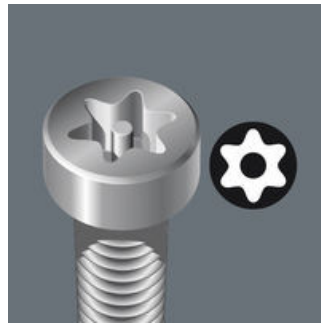

EAN:	4013288094544	Size:	89x7x6 mm
Part number:	05060051001	Weight:	12 g
Article number:	867/4 Z TORX® B0	Country of origin:	CZ
		Customs tariff number:	82079030

- For recessed TORX® screws with securing pin
- TORX® bit with bore hole on the output side
- Tough for hard materials
- 1/4" hexagon drive (Wera connecting series 4)

Premium bits for TORX® B0 socket screws. TORX® B0 screws have a protruding pin in their drive profile. This prevents unauthorized loosening, as these screws cannot be operated with "normal" TORX® tools. Only special TORX® B0 tools have a bore which can mount the pin. Tough, for universal use. 1/4" hexagonal, suitable for holders as per DIN ISO 1173-F 6.3.

TORX® with borehole (B0)

Tough bits

TORX® tools with a borehole prevent the unauthorised unfastening of safety screws. The screws contain a pin that protrudes into the drive profile so that "normal" TORX® tools cannot be used. This pin fits into the borehole of TORX® B0 tools allowing safety screws to be unfastened.

Tough Wera bits prevent the tip from breaking prematurely. Z-bits usually are the bit for universal screwdriving applications.

Further versions in this product family:

		 mm	 inch	 mm
05060139001	TX 8	70	2 3/4"	3.0
05060048001	TX 8	89	3 1/2"	3.0
05060049001	TX 9	89	3 1/2"	3.0
05060140001	TX 10	70	2 3/4"	4.0
05060050001	TX 10	89	3 1/2"	4.0
05060141001	TX 15	70	2 3/4"	4.0
05060051001	TX 15	89	3 1/2"	4.0
05060142001	TX 20	70	2 3/4"	4.5
05060052001	TX 20	89	3 1/2"	4.5
05060143001	TX 25	70	2 3/4"	6.0
05060053001	TX 25	89	3 1/2"	6.0
05060144001	TX 27	70	2 3/4"	6.0
05060057001	TX 27	89	3 1/2"	6.0
05060145001	TX 30	70	2 3/4"	6.0
05060054001	TX 30	89	3 1/2"	6.0
05060146001	TX 40	70	2 3/4"	-
05060056001	TX 40	89	3 1/2"	-