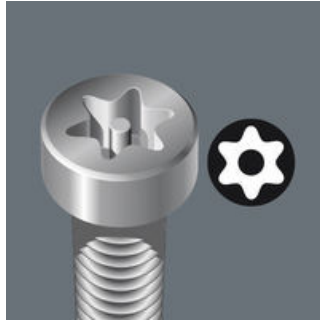

EAN:	4013288026897	Size:	70x7x6 mm
Part number:	05060140001	Weight:	10 g
Article number:	867/4 Z TORX® B0	Country of origin:	CZ
		Customs tariff number:	82079030

- For recessed TORX® screws with securing pin
- TORX® bit with bore hole on the output side
- Tough for hard materials
- 1/4" hexagon drive (Wera connecting series 4)

Premium bits for TORX® B0 socket screws. TORX® B0 screws have a protruding pin in their drive profile. This prevents unauthorized loosening, as these screws cannot be operated with "normal" TORX® tools. Only special TORX® B0 tools have a bore which can mount the pin. Tough, for universal use. 1/4" hexagonal, suitable for holders as per DIN ISO 1173-F 6.3.

TORX® with borehole (B0)

Tough bits

TORX® tools with a borehole prevent the unauthorised unfastening of safety screws. The screws contain a pin that protrudes into the drive profile so that "normal" TORX® tools cannot be used. This pin fits into the borehole of TORX® B0 tools allowing safety screws to be unfastened.

Tough Wera bits prevent the tip from breaking prematurely. Z-bits usually are the bit for universal screwdriving applications.

Further versions in this product family:

		 mm	 inch	 mm
05060139001	TX 8	70	2 3/4"	3.0
05060048001	TX 8	89	3 1/2"	3.0
05060049001	TX 9	89	3 1/2"	3.0
05060140001	TX 10	70	2 3/4"	4.0
05060050001	TX 10	89	3 1/2"	4.0
05060141001	TX 15	70	2 3/4"	4.0
05060051001	TX 15	89	3 1/2"	4.0
05060142001	TX 20	70	2 3/4"	4.5
05060052001	TX 20	89	3 1/2"	4.5
05060143001	TX 25	70	2 3/4"	6.0
05060053001	TX 25	89	3 1/2"	6.0
05060144001	TX 27	70	2 3/4"	6.0
05060057001	TX 27	89	3 1/2"	6.0
05060145001	TX 30	70	2 3/4"	6.0
05060054001	TX 30	89	3 1/2"	6.0
05060146001	TX 40	70	2 3/4"	-
05060056001	TX 40	89	3 1/2"	-