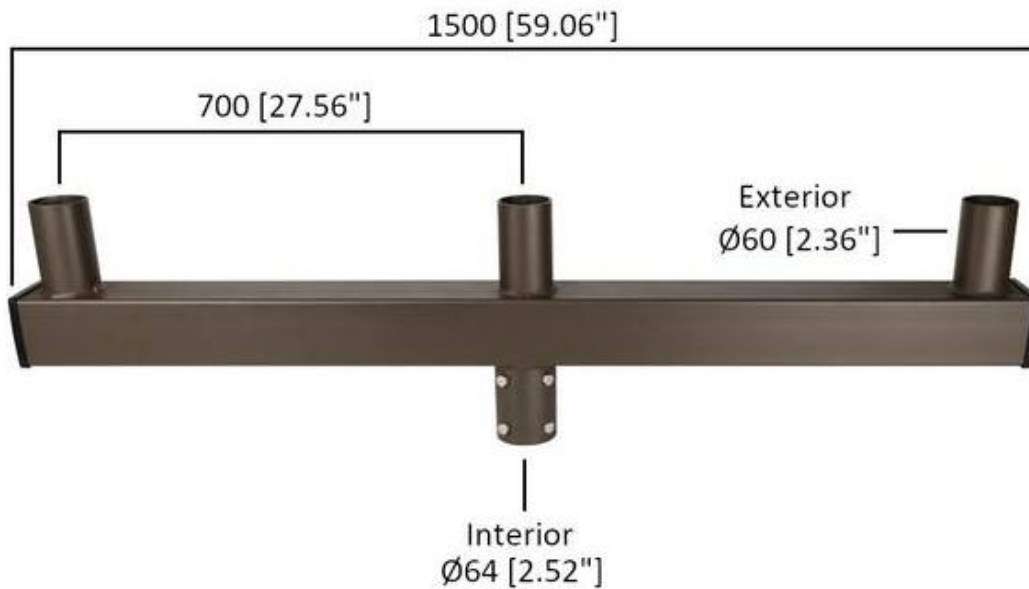

## 60 in. 180-Degree Triple Linear Low Profile Bullhorn Mounting Bracket Tenon Adapter

### PRODUCT DESCRIPTION

The 180-Degree Triple Linear Low Profile Bullhorn Mounting Bracket offers versatile installation options for outdoor lighting. Engineered with three 180-degree aligned tenons, it facilitates mounting three area lights with slip fitters. Tailored for precise fit on 2-3/8 inch O.D. tenons or light pole tops, it securely attaches to wood, steel, or concrete poles. Commonly used in parking lots, floodlights, and shoebox fixtures, it provides durability and versatility.

### Dimensions

### Specifications

Part Number	Weight (lbs.)	Capacity (lbs.)	Mount	Material	Warranty	Certificates
JH-1LPB3-54C	26	110/head	Round Poles	Steel	1 Year	ETL