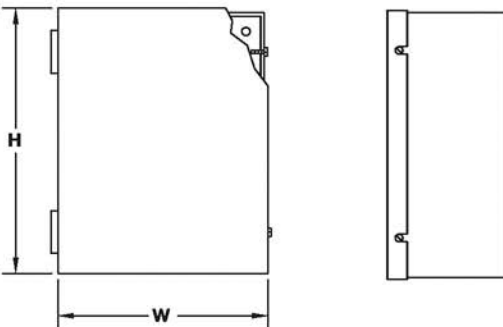

**TYPE 1 SCREW COVER WITH KNOCKOUTS**

**CONSTRUCTION:**

- CODE GAUGE G-90U GALVANIZED STEEL
- REMOVABLE COVER FASTENED WITH PLATED STEEL SCREWS
- KEYHOLE SCREW SLOTS IN THE COVER PERMIT THE REMOVAL OF THE COVER WITHOUT EXTRACTING THE SCREWS

**FINISH:**

- E-BOX TYPE 1 SCREW COVER BOXES ARE PROVIDED IN GALVANIZED G-90U OR ANSI 61 GRAY POLYESTER POWDER COATING INSIDE AND OUT OVER PAINT GRIP GALVANIZED STEEL

**TYPE 1 HINGE SCREW COVER**

\* THE 1.00-1.25 CONCENTRIC KNOCKOUT IS USED WHEN H OR W = 12.00 INCHES OR MORE. \*