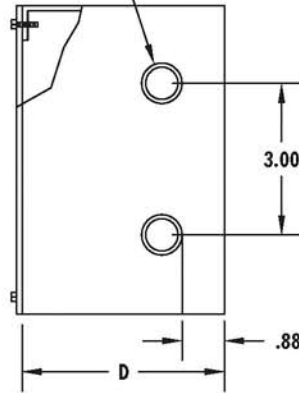

# GALVANIZED AND PAINTED TYPE 1 BOXES

Screw Cover, Screw Cover w/KO's, Hinge Cover, Hinge Cover w/KO's

TYPE 1

**TYPE 1 SCREW COVER**

.50-.75 CONCENTRIC KNOCKOUT

\* THE 1.00-1.25 CONCENTRIC KNOCKOUT IS USED WHEN H OR W = 12.00 INCHES OR MORE.\*

**TYPE 1 SCREW COVER WITH KNOCKOUTS**

**CONSTRUCTION:**

- CODE GAUGE G-90U GALVANIZED STEEL
- REMOVABLE COVER FASTENED WITH PLATED STEEL SCREWS
- KEYHOLE SCREW SLOTS IN THE COVER PERMIT THE REMOVAL OF THE COVER WITHOUT EXTRACTING THE SCREWS