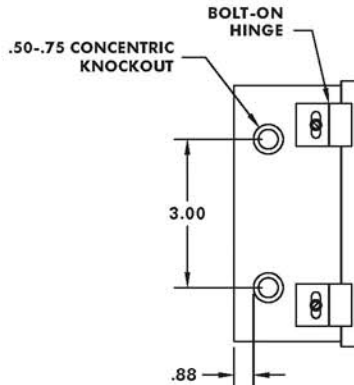

# GALVANIZED AND PAINTED TYPE 1 BOXES

Screw Cover, Screw Cover w/KO's, Hinge Cover, Hinge Cover w/KO's

TYPE 1

**TYPE 1 SCREW COVER**

.50-.75 CONCENTRIC KNOCKOUT

\* THE 1.00-1.25 CONCENTRIC KNOCKOUT IS USED WHEN H OR W = 12.00 INCHES OR MORE.\*

**TYPE 1 SCREW COVER WITH KNOCKOUTS**

**CONSTRUCTION:**

- CODE GAUGE G-90U GALVANIZED STEEL
- REMOVABLE COVER FASTENED WITH PLATED STEEL SCREWS
- KEYHOLE SCREW SLOTS IN THE COVER PERMIT THE REMOVAL OF THE COVER WITHOUT EXTRACTING THE SCREWS

**FINISH:**

- E-BOX TYPE 1 SCREW COVER BOXES ARE PROVIDED IN GALVANIZED G-90U OR ANSI 61 GRAY POLYESTER POWDER COATING INSIDE AND OUT OVER PAINT GRIP GALVANIZED STEEL

**TYPE 1 HINGE SCREW COVER**

\* THE 1.00-1.25 CONCENTRIC KNOCKOUT IS USED WHEN H OR W = 12.00 INCHES OR MORE. \*