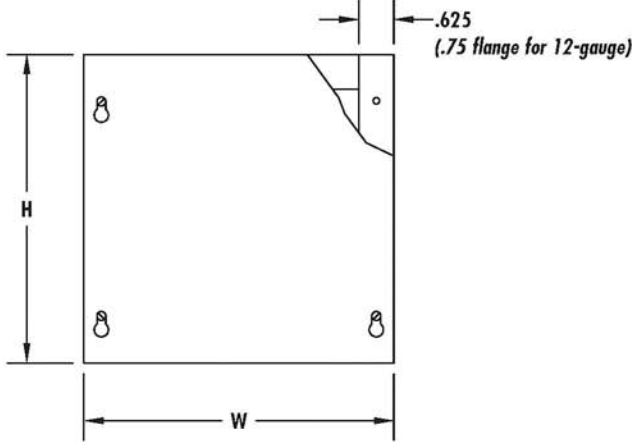

# GALVANIZED AND PAINTED TYPE 1 BOXES

Screw Cover, Screw Cover w/KO's, Hinge Cover, Hinge Cover w/KO's

TYPE 1

**TYPE 1 SCREW COVER**

.50-.75 CONCENTRIC KNOCKOUT

\* THE 1.00-1.25 CONCENTRIC KNOCKOUT IS USED WHEN H OR W = 12.00 INCHES OR MORE.\*

**TYPE 1 SCREW COVER WITH KNOCKOUTS**

**CONSTRUCTION:**

- CODE GAUGE G-90U GALVANIZED STEEL
- REMOVABLE COVER FASTENED WITH PLATED STEEL SCREWS
- KEYHOLE SCREW SLOTS IN THE COVER PERMIT THE REMOVAL OF THE COVER WITHOUT EXTRACTING THE SCREWS