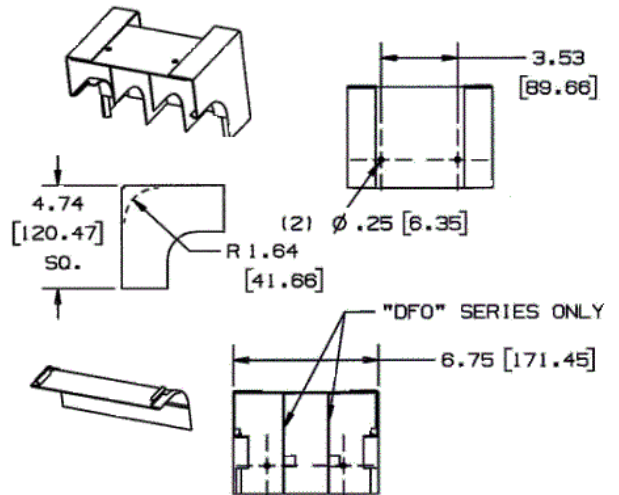

# HUBBELL

**Features**

- For inside surface at right angles.
- Full capacity 1¼ in. bend radius internal elbow.
- HBL6751A couplings included

**Ordering Information**

Description	Material	UPC Number	Catalog Number
Internal Elbow, Divided	Steel	783585217741	HBL6717DFOGY

**Color**  
 Gray

**Listings**

UL Listed  
 CSA Certified

**Specifications**

Height	6.75"
Width	4.74"
Length	4.74"

**Online Resources**

Customer Use Drawing  
 eCatalog  
 Installation Instructions