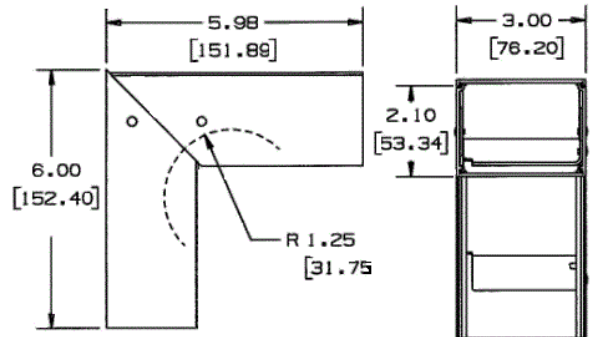

**Raceway**  
**Aluminum Raceway**  
**HBLALU3800 Series Inverted Internal Elbow**

**HUBBELL**

**Features**

- For connecting a vertical run of HBLALU3800 with a horizontal run with its cover facing up.
- HBLALU5701 couplings included.
- See page R-44 for cover plates.

**Ordering Information**

Description	Material	UPC Number	Catalog Number
Inverted Internal Elbow	Anodized Aluminum	783585218717	HBLALU3817N

**Listings**

UL Listed  
 CSA Certified

**Specifications**

Height	2.10"
Width	6.00"
Length	5.98"