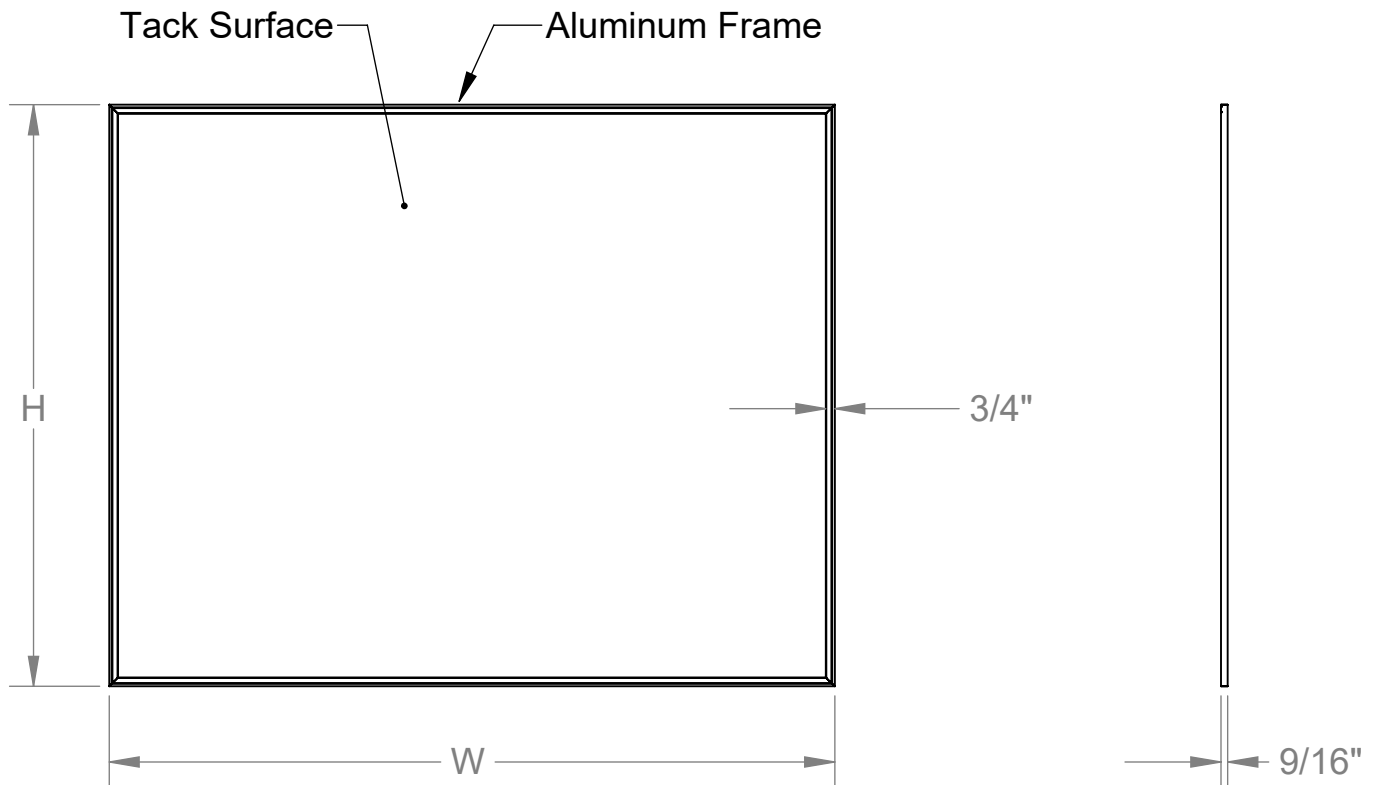

AT Series

Aluminum Frame Tackable Fabric Bulletin Boards

Materials:

- Framing: Satin anodized aluminum extrusion.
- Board Surface: Tackable fabric with Guilford of Maine Open House fabrics.

Features:

- Ghent "L" hangers are included.
- Aluminum frame is permanently attached to the tack surface.
- Tack surface available in 7 standard colors plus available custom colored fabric.
- Board is guaranteed for 10 years.
- Made in the USA.

Notes:

- Wall mounting fasteners are not included.
- For indoor use only.

| Part Number | H | W |
|-------------|-----------|------------|
| AT18FXX | 18" | 24" |
| AT23FXX | 24" | 36" |
| AT34FXX | 36-7/16" | 48-15/32" |
| AT44FXX | 48-15/32" | 48-15/32" |
| AT45FXX | 48-15/32" | 60-15/32" |
| AT46FXX | 48-15/32" | 72-1/2" |
| AT47FXX | 48-15/32" | 87-29/32" |
| AT48FXX | 48-15/32" | 96-17/32" |
| AT410FXX | 48-15/32" | 120-19/32" |
| AT412FXX | 48-15/32" | 144-19/32" |