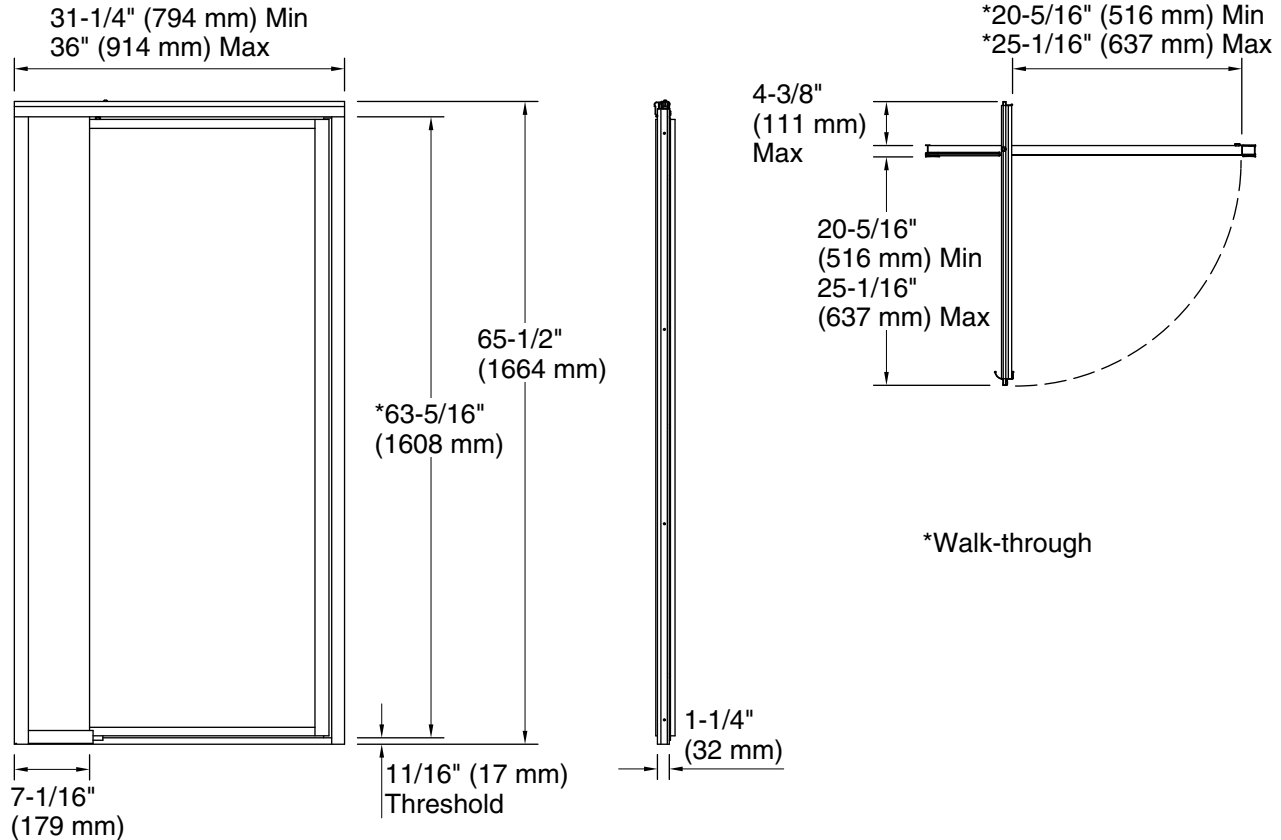

For the most current Specification Sheet, go to [www.sterlingplumbing.com](http://www.sterlingplumbing.com).

3-22-2020 05:32 - US/CA

**Vista Pivot™ II**  
Framed pivot shower door  
**1500D-36**

\*Walk-through

**Technical Information**

All product dimensions are nominal.

Installation type: For shower base installation

Opening Width - Min: 31-1/4" (794 mm)

Opening Width - Max: 36" (914 mm)

Walk-through - Min: 20-5/16" (516 mm)

Walk-through - Max: 25-1/16" (637 mm)

Base-To-Wall Radius 3/8" (10 mm)

– Max:

Glass thickness: 1/8" (3 mm)

**Notes**

Install this product according to the installation guide.

The vertical opening should be a minimum of 67" (1702 mm) to allow for installation clearance.