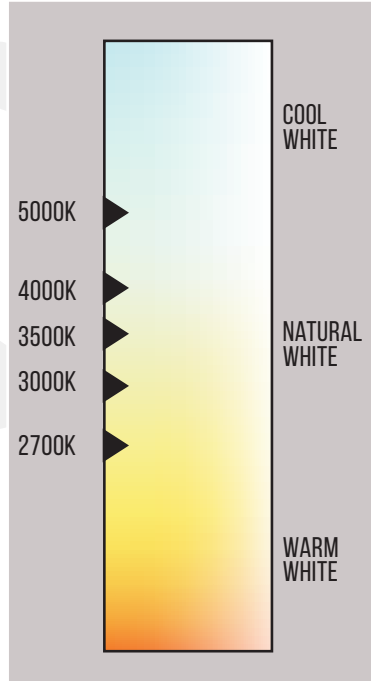

Product Features

- Up to 88 lm/W
- 18 Watt
- Adj. CCT 2700K/3K/3500K/4K/5K
- Triac Dimmable
- Built-in Photocell & Acrylic
- Black housing
- Input Voltage 100-277VAC
- ETL Listed
- 3-year warranty

GLOWEN™

SKU: 157027

Specifications

Parameter	Description	Value
General Performance	Model #	JXL-BD90-YK18W-5CCT
	Watt	18W
	Max Lumens	1600
	Lumen Efficacy	Up to 88LM/W
	Color Temperature	2700K / 3000K / 3500K / 4000K / 5000K
	CRI (Ra)	>80
	Light Spread	65°
	Diffuser Type	Acrylic
Electrical	Input Voltage	100-277Vac
	Frequency	50/60Hz
	Dimming	Triac Dimmable
	Power Factor	≥0.9
	Driver Surge Protection	<1000V
	Flicker Percent	<30%
Physical	Operating Temperature	-20°C to 40°C
	Operating Humidity	10% ~ 40%
	Storage Temperature	-20°C to +60°C
	Storage Humidity	10%-90%RH
	LED Brand	Sanan
	LED Type	SMD
	LED QTY	40 Pcs
Construction	Aluminum+Steel	
Qualification	Housing Color	Matt Black
	IP Rating	IP65
	Warranty	3 Years

UP & DOWN WALL SCONCE

GLOWEN™

Up & Down Wall Sconce

Correlated Color Temperature (CCT)

Dimensions

UP & DOWN WALL SCONCE

GLOWEN™

Up & Down Wall Sconce

Product Appearance

Aluminium Lamp Body
Durable for outdoor

High Brightness LEDs
Up to 2000 Lumens

5CCT Switch
2700k/3000k/3500k/
4000k/5000k tuable

Optical Lens
Bright and even light effects

UP & DOWN WALL SCONCE