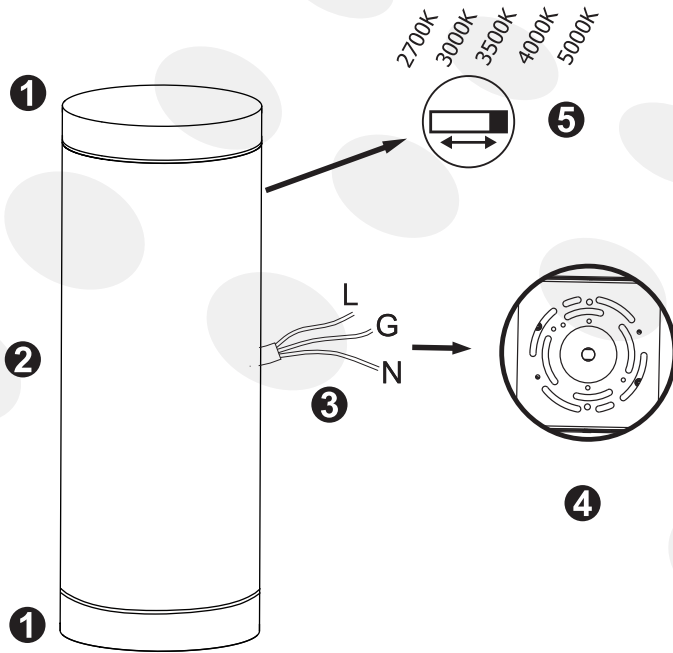

UP & DOWN WALL SCONCE

GLOWEN™

Up & Down Wall Sconce

Correlated Color Temperature (CCT)

Dimensions

UP & DOWN WALL SCONCE

GLOWEN™

Up & Down Wall Sconce

PARTS LIST

- ① LED Chip
- ② LED Fixture
- ③ Wire
- ④ Mounting Plate
- ⑤ CCT adjustable switch

Specification	Watt	Voltage	Length	Width	Height	Equivalent to
12-Inch Up & Down Wall Lamp	18W	100-277V AC	9.44"	3.54"	6.14"	180W