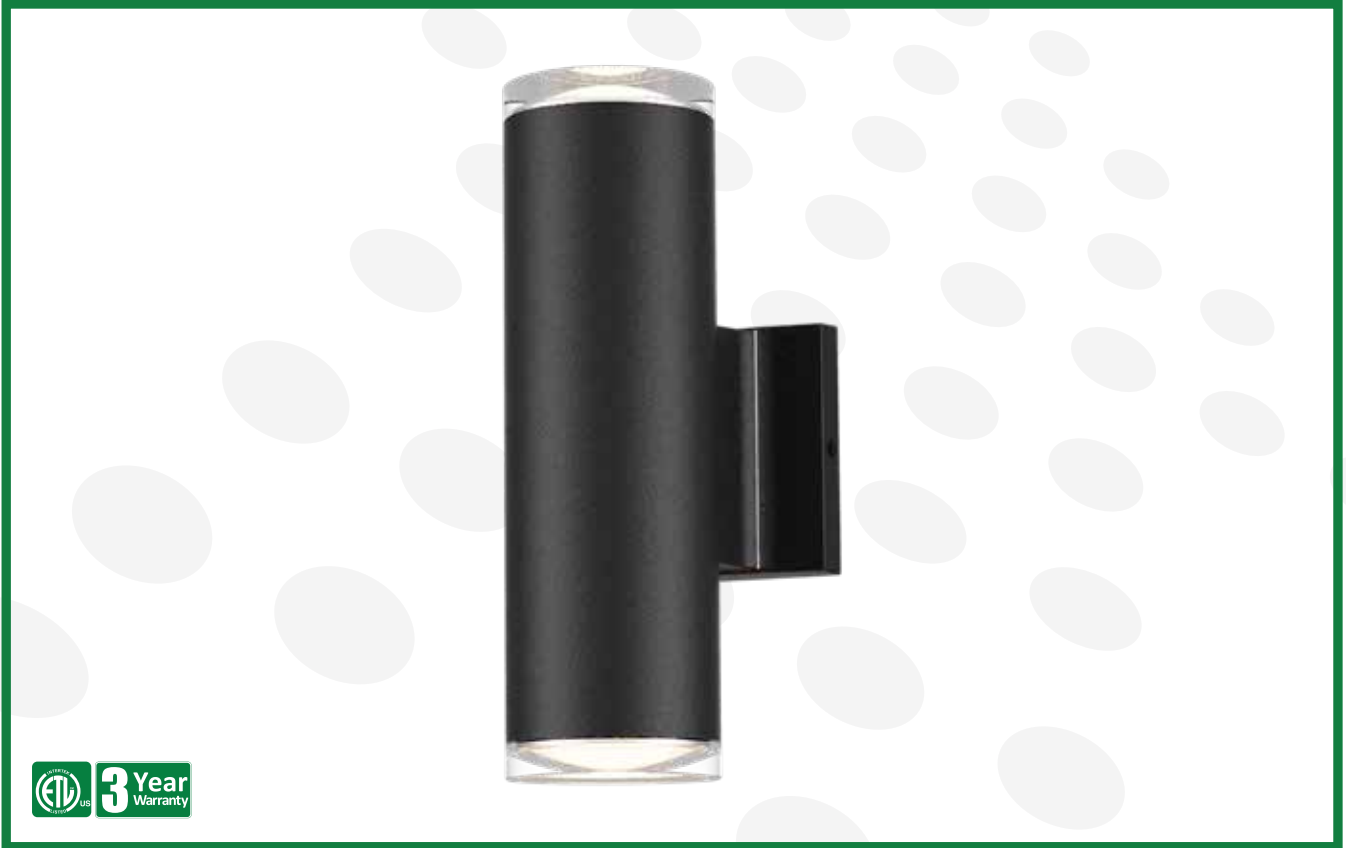

GLOWEN™

Up & Down Wall Sconce

SKU	Model #
157027	JXL-BD90-YK18W-5CCT

Beyond LED Technology's GLOWEN Up & Down LED Wall Sconce combines modern design with functional lighting, offering 18W of energy-efficient illumination with customizable 5CCT color temperatures (2700K, 3000K, 3500K, 4000K, 5000K). The GLOWEN provides versatile lighting options, allowing you to adjust the color temperature to suit your needs, whether you're enhancing entryways, outdoor spaces, pathways, or commercial exteriors. Equipped with a built-in photocell & IP65 rating, this fixture is dustproof and water-resistant, making it suitable for use in wet locations. The acrylic diffuser ensures uniform light distribution, while the aluminum + steel housing with a sleek matte black finish provides durability and modern appeal. The GLOWEN Up & Down Wall Sconce offers smart automation, energy savings, and durability, making it an ideal choice for industrial and commercial lighting applications.

Product Features

- Up to 88 lm/W
- 18 Watt
- Adj. CCT 2700K/3K/3500K/4K/5K
- Triac Dimmable
- Built-in Photocell & Acrylic
- Black housing
- Input Voltage 100-277VAC
- ETL Listed
- 3-year warranty

GLOWEN™

Up & Down Wall Sconce

SKU	WATT	MAX LUMENS	ADJ. CCT	INPUT VOLTAGE	CRI	SIZE	LIGHT SPREAD	CONSTRUCTION	IP RATING	CERTIFICATIONS
157027	18W	1600	2700K/3K/ 3500K/4K/5K	100-277V	>70	12.87"	60°	Aluminum+ Arcylic	IP65	ETL

Product Appearance

Aluminium Lamp Body
Durable for outdoor

High Brightness LEDs
Up to 2000 Lumens

5CCT Switch
2700k/3000k/3500k/
4000k/5000k tuable

Optical Lens
Bright and even light effects

UP & DOWN WALL SCONCE