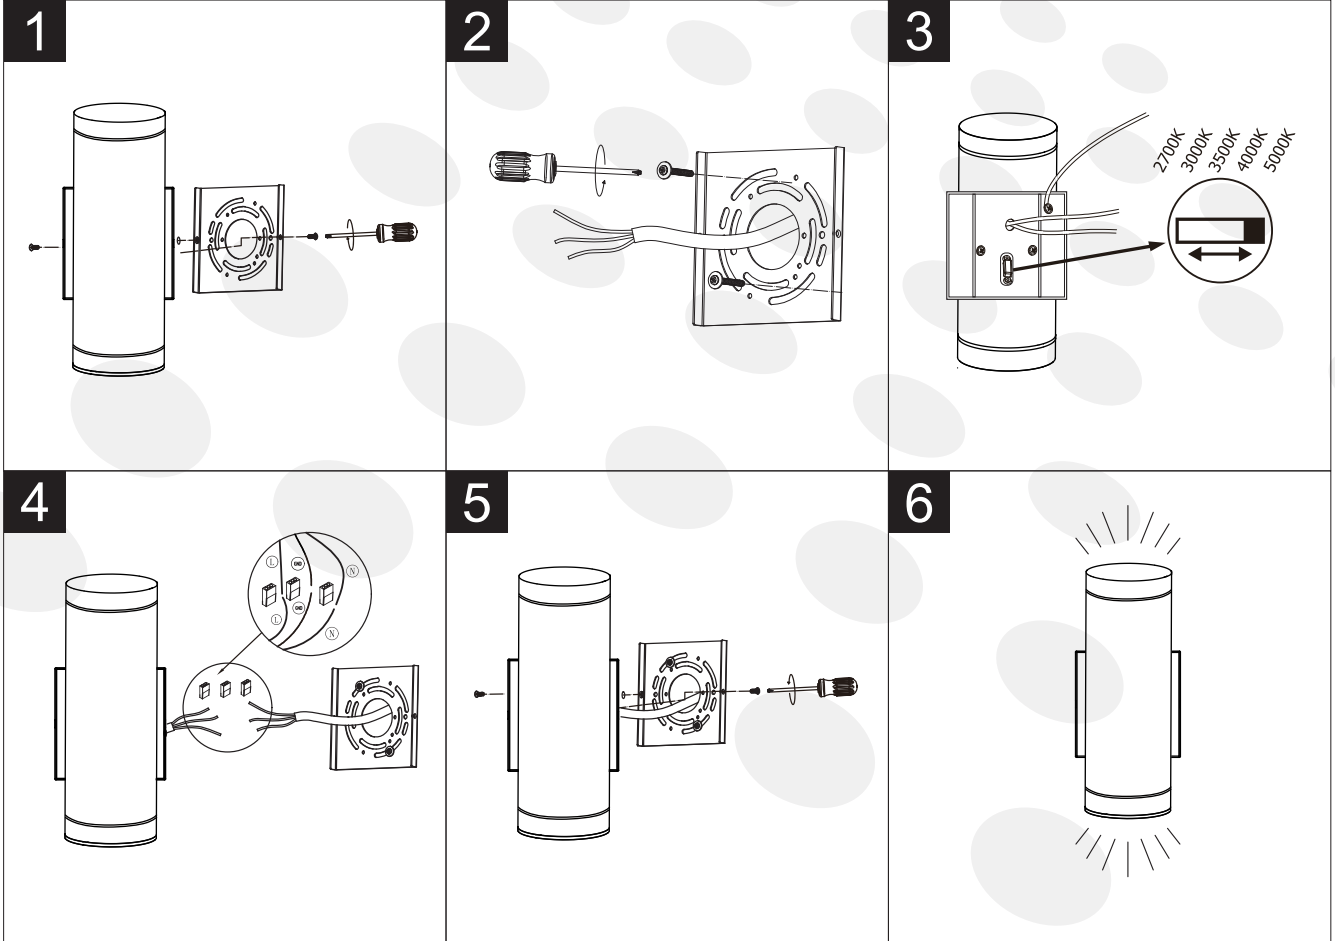

GLOWEN™

Up & Down Wall Sconce

Installation

Packaging

SKU	Box Dimension	Qty	Net Weight	Gross Weight
157027	20.66" x 19.09" x 13.70"	12 Pcs/Box