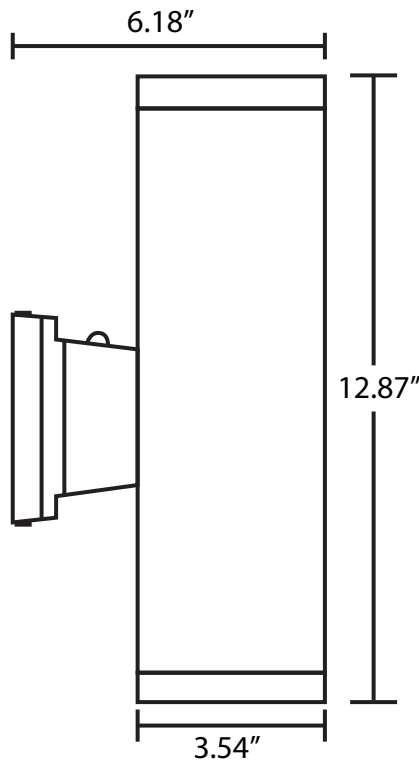

Up & Down Wall Sconce

SKU	WATT	MAX LUMENS	ADJ. CCT	INPUT VOLTAGE	CRI	SIZE	LIGHT SPREAD	CONSTRUCTION	IP RATING	CERTIFICATIONS
157027	18W	1600	2700K/3K/ 3500K/4K/5K	100-277V	>70	12.87"	60°	Aluminum+ Arcylic	IP65	ETL

UP & DOWN WALL SCONCE

GLOWEN™

Up & Down Wall Sconce

Correlated Color Temperature (CCT)

Dimensions

UP & DOWN WALL SCONCE

GLOWEN™

Up & Down Wall Sconce

PARTS LIST

- ① LED Chip
- ② LED Fixture
- ③ Wire
- ④ Mounting Plate
- ⑤ CCT adjustable switch

Specification	Watt	Voltage	Length	Width	Height	Equivalent to
12-Inch Up & Down Wall Lamp	18W	100-277V AC	9.44"	3.54"	6.14"	180W