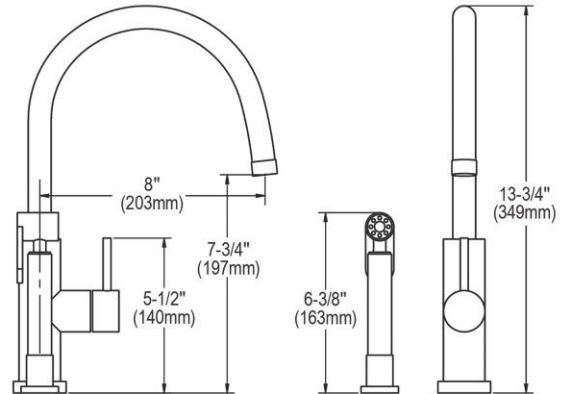

PART: _____ QTY: _____
PROJECT: _____
CONTACT: _____
DATE: _____
NOTES: _____
APPROVAL: _____

In keeping with our policy of continuing product improvement, Elkay reserves the right to change product specifications without notice. Please visit elkay.com for the most current version of Elkay product specification sheets. This specification describes an Elkay product with design, quality, and functional benefits to the user. When making a comparison of other producers' offerings, be certain these features are not overlooked.