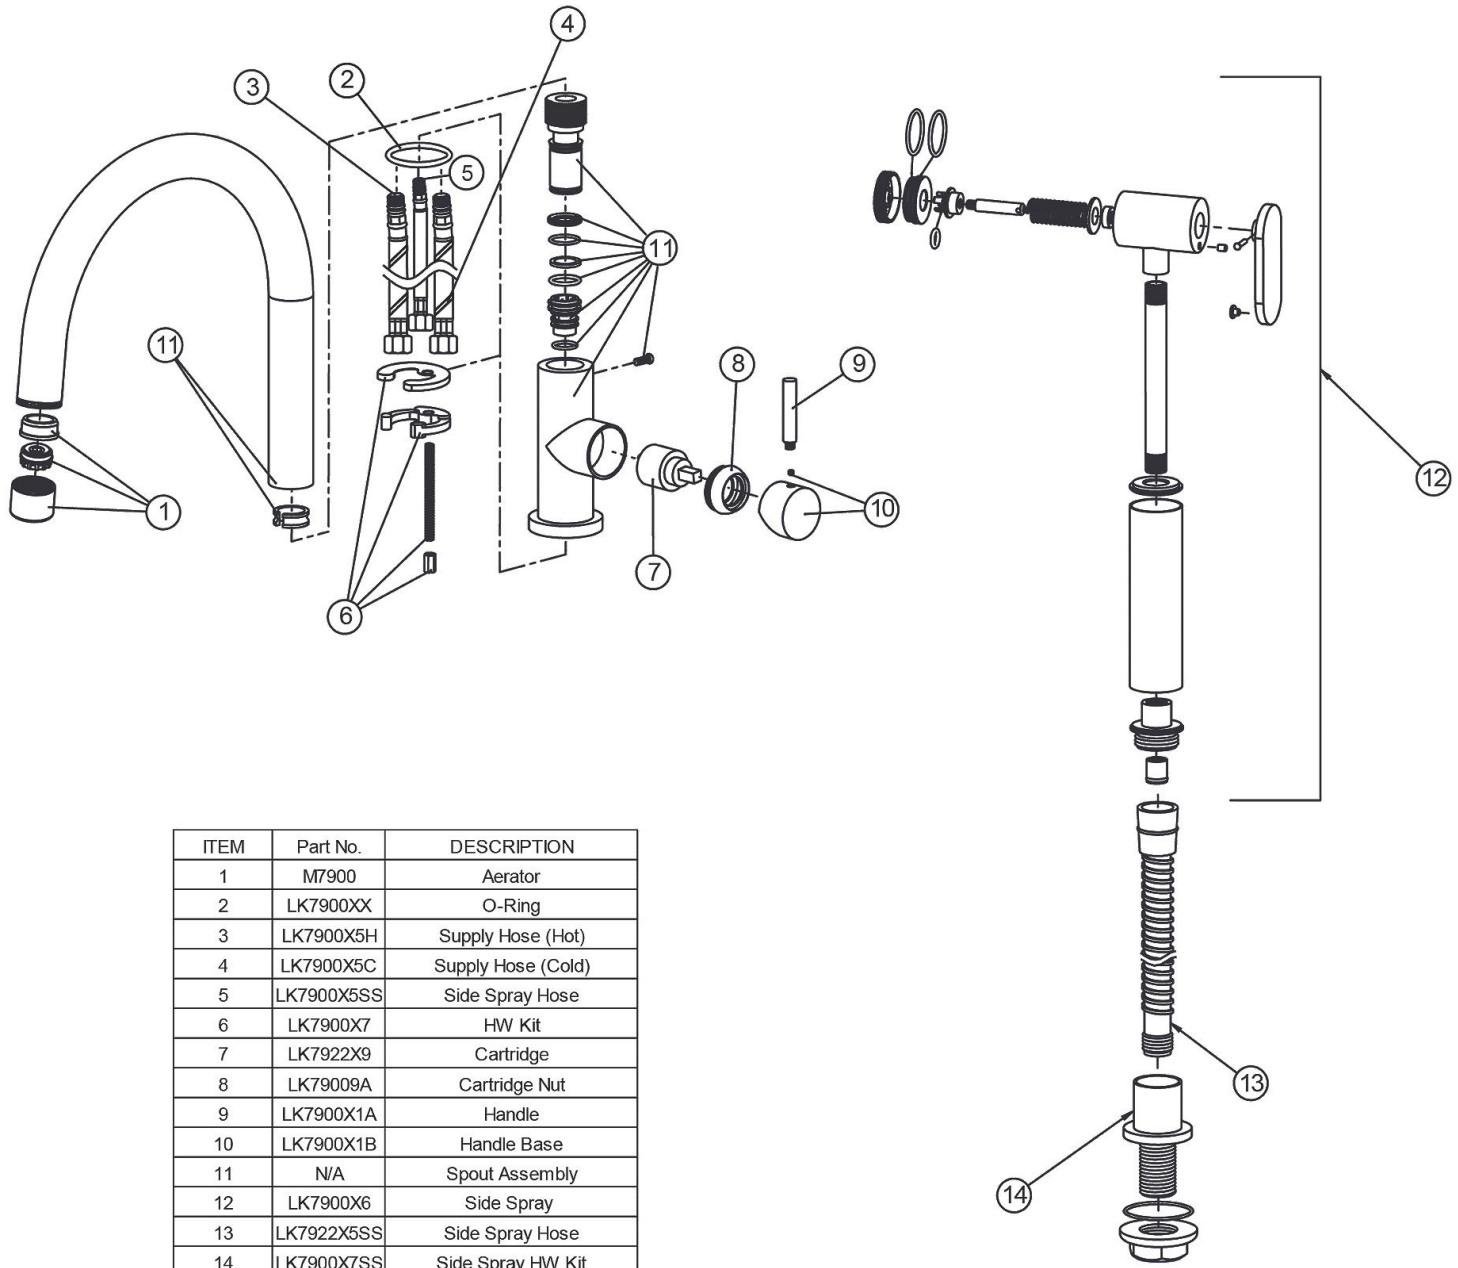

**PRODUCT SPECIFICATIONS**

Elkay Allure Single Hole Kitchen Faucet with Lever Handle and Side Spray Satin Stainless Steel. Faucet has a flow rate of 1.5 GPM, and is made of Stainless Steel material, with a Ceramic Disc valve. Faucet requires 2 faucet holes.

<b>Mounting Type:</b>	Deck Mount
<b>Special Features:</b>	Low Flow
<b>Spray Type:</b>	Side
<b>Finish:</b>	Satin Stainless Steel (SSS)
<b>Handle Type:</b>	Lever Handle
<b>Deck Clearance:</b>	7-3/4"
<b>Spout Reach:</b>	8"
<b>Spout Height:</b>	13-3/4"
<b>Hole Drillings:</b>	2
<b>Material:</b>	Stainless Steel
<b>Valve Type:</b>	Ceramic Disc
<b>Valve Connection:</b>	3/8" Female Compression Hose Assembly
<b>Flow Rate:</b>	1.5 GPM
<b>Faucet Hole Size (min):</b>	1-1/2"
<b>Countertop Thickness:</b>	2-1/2"
<b>Spout Swing Rotation:</b>	360°
<b>Spout Type:</b>	Standard Spout

**Product Compliance:** ADA & ICC A117.1  
ASME A112.18.1/CSA B125.1  
CEC  
NSF 372 (lead free)  
NSF 61

[Clean and Care Manual \(PDF\)](#)  
[Installation Instructions \(PDF\) - P99032\\_LK7921\\_7922](#)  
[Warranty \(PDF\)](#)

ITEM	Part No.	DESCRIPTION
1	M7900	Aerator
2	LK7900XX	O-Ring
3	LK7900X5H	Supply Hose (Hot)
4	LK7900X5C	Supply Hose (Cold)
5	LK7900X5SS	Side Spray Hose
6	LK7900X7	HW Kit
7	LK7922X9	Cartridge
8	LK79009A	Cartridge Nut
9	LK7900X1A	Handle
10	LK7900X1B	Handle Base
11	N/A	Spout Assembly
12	LK7900X6	Side Spray
13	LK7922X5SS	Side Spray Hose
14	LK7900X7SS	Side Spray HW Kit